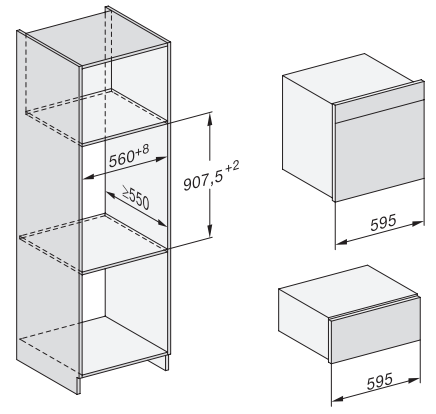

H 7565 BP

Rúra na pečenie

v perfektne kombinovateľnom dizajne s pokrmovým teplomerom a BrillantLight.

installation H7000 XL, installation drawing

side view H7000 XL, installation drawings

built-in H7000 XL, installation drawing

H226x-1B/BP/E/EP/I/IP, H2x6xB/BP, H7x6xB/BP/BPX, installation drawings

H226x-1B/BP/E/EP/I/IP, H2760B/BP, H28x0B/BP, H7x40BM/BMX, H7x6xB/BP/BPX, installation drawings

ESW7030, installation drawings

side view H7000 XL build-under, installation drawing