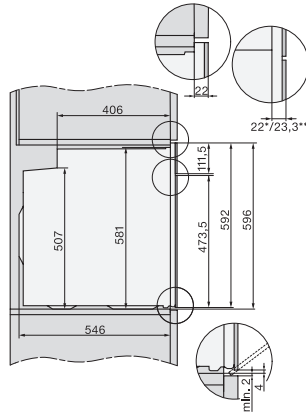

H 7565 BP

Rúra na pečenie

v perfektne kombinovateľnom dizajne s pokrmovým teplomerom a BrillantLight.

installation H7000 XL, installation drawing

side view H7000 XL, installation drawings

built-in H7000 XL, installation drawing

H226x-1B/BP/E/EP/I/IP, H2x6xB/BP, H7x6xB/BP/BPX, installation drawings

H226x-1B/BP/E/EP/I/IP, H2760B/BP, H28x0B/BP, H7x40BM/BMX, H7x6xB/BP/BPX, installation drawings

ESW7030, installation drawings

side view H7000 XL build-under, installation drawing