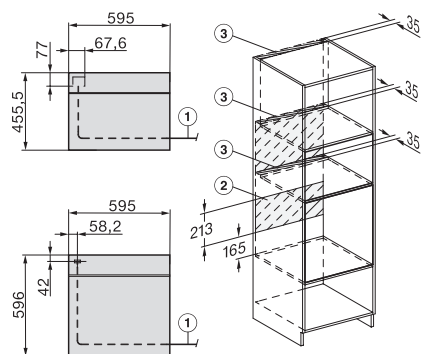

H226x-1B/BP/E/EP/I/IP, H2x6xB/BP, H7x6xB/BP/BPX, installation drawings

H226x-1B/BP/E/EP/I/IP, H2760B/BP, H28x0B/BP, H7x40BM/BMX, H7x6xB/BP/BPX, installation drawings

ESW7030, installation drawings

side view H7000 XL build-under, installation drawing

H7x65BP, H7145BM, H7165B, H7365B, H2756B, H2765B/BP, DGC7151, DGC7351 installation drawings

H2xxx-1 B/BP/E/I/IP, H7xxx B/BP/BM/BMX, installation drawings

H 7565 BP

Rúra na pečenie

v perfektne kombinovateľnom dizajne s pokrmovým teplomerom a BrillantLight.

H2xxx-1 B/BP/E/I/IP, H7xxx B/BP/BM/BMX, installation drawings