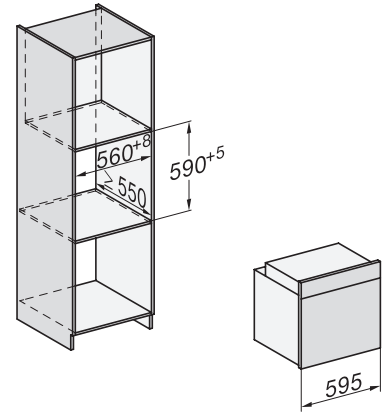

H 7565 BP

Rúra na pečenie

v perfektne kombinovateľnom dizajne s pokrmovým teplomerom a BrillantLight.

installation H7000 XL, installation drawing

side view H7000 XL, installation drawings

built-in H7000 XL, installation drawing

H226x-1B/BP/E/EP/I/IP, H2x6xB/BP, H7x6xB/BP/BPX, installation drawings

H226x-1B/BP/E/EP/I/IP, H2760B/BP, H28x0B/BP, H7x40BM/BMX, H7x6xB/BP/BPX, installation drawings

ESW7030, installation drawings

side view H7000 XL build-under, installation drawing