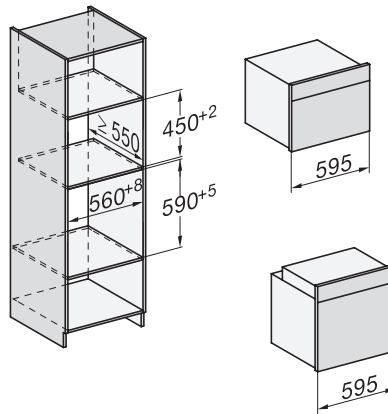

H 7565 BP

Rúra na pečenie

v perfektne kombinovateľnom dizajne s pokrmovým teplomerom a BrillantLight.

installation H7000 XL, installation drawing

side view H7000 XL, installation drawings

built-in H7000 XL, installation drawing

H226x-1B/BP/E/EP/I/IP, H2x6xB/BP, H7x6xB/BP/BPX, installation drawings

H226x-1B/BP/E/EP/I/IP, H2760B/BP, H28x0B/BP, H7x40BM/BMX, H7x6xB/BP/BPX, installation drawings

ESW7030, installation drawings

side view H7000 XL build-under, installation drawing