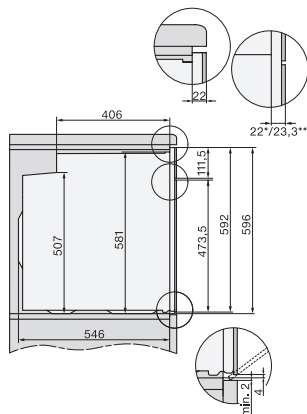

H 7565 BP

Rúra na pečenie

v perfektne kombinovateľnom dizajne s pokrmovým teplomerom a BrillantLight.

installation H7000 XL, installation drawing

side view H7000 XL, installation drawings

built-in H7000 XL, installation drawing

H226x-1B/BP/E/EP/I/IP, H2x6xB/BP, H7x6xB/BP/BPX, installation drawings

H226x-1B/BP/E/EP/I/IP, H2760B/BP, H28x0B/BP, H7x40BM/BMX, H7x6xB/BP/BPX, installation drawings

ESW7030, installation drawings

side view H7000 XL build-under, installation drawing