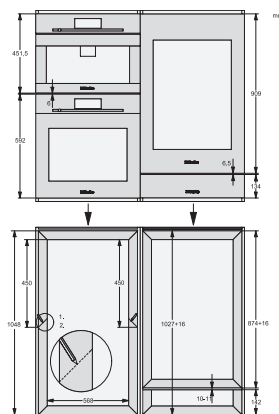

KWT6422iG, KWT6422iG-1, Installation draw, side view

ENB1060, combination 2x45er + KWT6422iG, Installation draw

KWT6422iG, KWT6422iG-1, Interior dimensions (Installation drawings)

ENB1060, combination 60er & 32er ESW + 2x45er + KWT6422iG, Installation draw