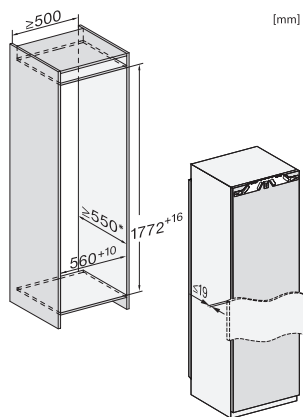

Miska na kocky ľadu

•

FNS 7740 D 125 Gala Ed

Zabudovateľná mraznička

s NoFrost a ôsmimi mraziacimi zásuvkami na teleskop. výsuvoch pre max. komfort.

K7733E, K7763E, K7732E, K7734F, K7764E, K7743E, K7744E, K7773D, K7774D (footnote*) (installation drawings)

K7733E, K7763E, K7732D, K7732E, K7734F, K7764E, K7743E, K7744E, K7773D, K7774D, built-in (footnote*) (drawings)

K7733E, K7763E, K7732E, K7734F, K7764E, K7743E, K7744E, K7773D, K7774D, side view (installation drawings)