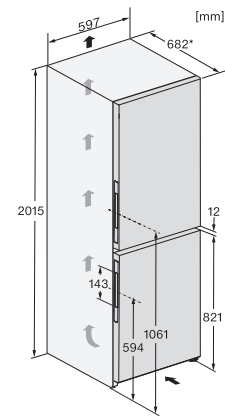

KFN4898CD brws, KFN4795DD bb, KFN4795CD bb, installation sketch (footnote*) (installation drawings)

KFN4795CD bb, KS4783DD obsw/matt, KFN4898AD grgr, KFN4799AD obsw/matt 125 Gala Edition, top view (installation drawings)