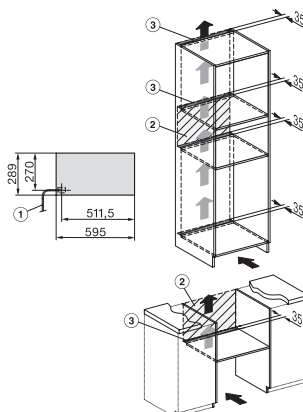

na nahrievanie riadu, zachovanie teploty jedla a prípravu pri nízkej teplote.

Installation DG, DGM, DGC XL, ESW7x20 installation drawings

side view, DG, DGM, ESW7x20 installation drawings

Installation, ESW7x20, DGM7x4x installation drawings

Installation DGC XXL, ESW7x20 installation drawings

ESW7020, Installation drawings, XL combination niche height

side view ESW7x20, installation drawing

built-in ESW7x20, installation drawing

Installation ESW7x20, installation drawing