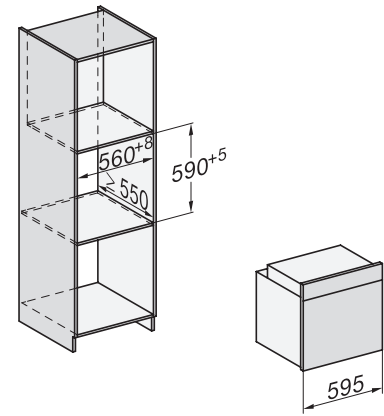

H 7464 BPX 125 Gala Ed

Rúra na pečenie bez rukoväti

v perfektne kombinovateľnom dizajne s pokrmovým teplomerom a LED osvetlením.

installation H7000 XL, installation drawing

side view H7000 XL, installation drawings

built-in H7000 XL, installation drawing

H226x-1B/BP/E/EP/I/IP, H2x6xB/BP, H7x6xB/BP/BPX, installation drawings

side view H7000 XL build-under, installation drawing