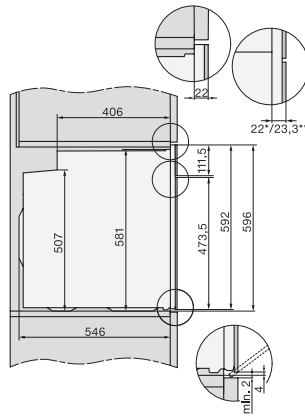

H 7464 BPX 125 Gala Ed

Rúra na pečenie bez rukoväti

v perfektne kombinovateľnom dizajne s pokrmovým teplomerom a LED osvetlením.

installation H7000 XL, installation drawing

side view H7000 XL, installation drawings

built-in H7000 XL, installation drawing

H226x-1B/BP/E/EP/I/IP, H2x6xB/BP, H7x6xB/BP/BPX, installation drawings

side view H7000 XL build-under, installation drawing