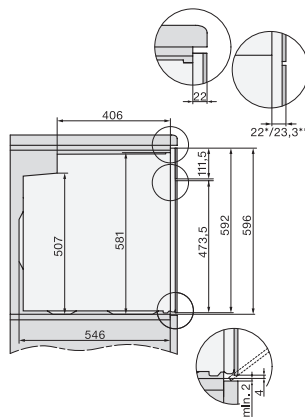

H 7464 BPX 125 Gala Ed

Rúra na pečenie bez rukoväti

v perfektne kombinovateľnom dizajne s pokrmovým teplomerom a LED osvetlením.

installation H7000 XL, installation drawing

side view H7000 XL, installation drawings

built-in H7000 XL, installation drawing

H226x-1B/BP/E/EP/I/IP, H2x6xB/BP, H7x6xB/BP/BPX, installation drawings

side view H7000 XL build-under, installation drawing