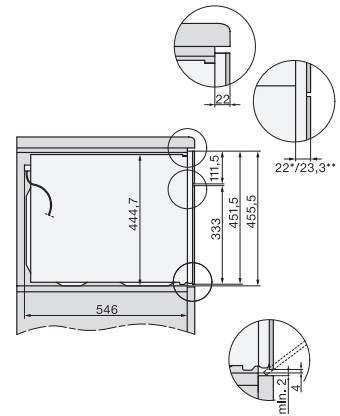

H 7440 BMX 125 Gala Ed

Rúra na pečenie s mikrovlnkou, bez rukoväti

v perfektne kombinovateľnom dizajne s autom. programami a kombi. prevádzkou.

side view H7000 BM, installation drawings

built-in H7000 BM, installation drawing

built-in H7000 BM build-under, installation drawings

installation H7000 BM, installation drawing

H226x-1 B/BP/E/EP/I/IP, H2760B/BP, H28x0B/BP, H7x40BM/BMX, H7x6x6/BP/BPX, installation drawings

side view H7000 BM build-under, installation drawings