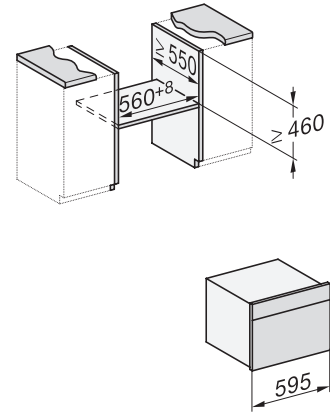

H 7440 BMX 125 Gala Ed

Rúra na pečenie s mikrovlnkou, bez rukoväti

v perfektne kombinovateľnom dizajne s autom. programami a kombi. prevádzkou.

side view H7000 BM, installation drawings

built-in H7000 BM, installation drawing

built-in H7000 BM build-under, installation drawings

installation H7000 BM, installation drawing

H226x-1 B/BP/E/EP/I/IP, H2760B/BP, H28x0B/BP, H7x40BM/BMX, H7x6x6/BP/BPX, installation drawings

side view H7000 BM build-under, installation drawings