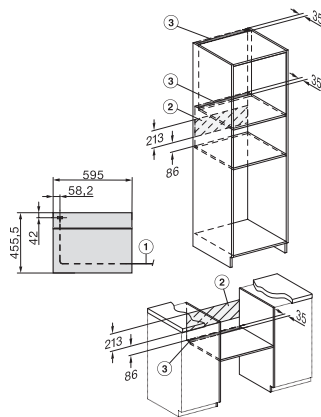

## H 7440 BPX 125 Gala Ed

Kompaktná rúra na pečenie bez rukoväti

v perfektne kombinovateľnom dizajne s LED osvetlením a pyrolýzou.

side view H7000 M, installation drawings

built-in H7000 M, installation drawing

built-in H7000 M build-under, installation drawing

Installation H7000 M, installation drawing

side view H7000 M build-under, installation drawings