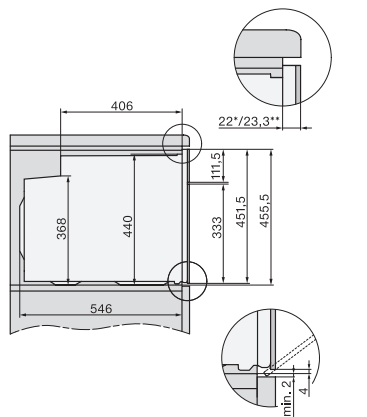

## H 7440 BPX 125 Gala Ed

Kompaktná rúra na pečenie bez rukoväti

v perfektne kombinovateľnom dizajne s LED osvetlením a pyrolýzou.

side view H7000 M, installation drawings

built-in H7000 M, installation drawing

built-in H7000 M build-under, installation drawing

Installation H7000 M, installation drawing

side view H7000 M build-under, installation drawings