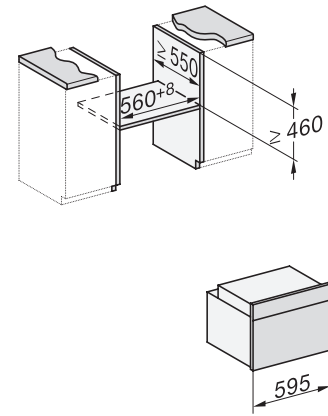

## H 7440 BPX 125 Gala Ed

Kompaktná rúra na pečenie bez rukoväti

v perfektne kombinovateľnom dizajne s LED osvetlením a pyrolýzou.

side view H7000 M, installation drawings

built-in H7000 M, installation drawing

built-in H7000 M build-under, installation drawing

Installation H7000 M, installation drawing

side view H7000 M build-under, installation drawings