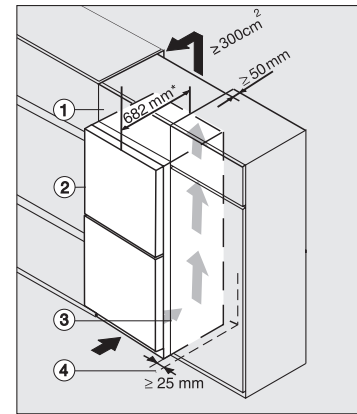

Integrating freestanding refrigeration appliance in a run of
kitchen units, bb, brws, bs, grgr (*Fußnote)