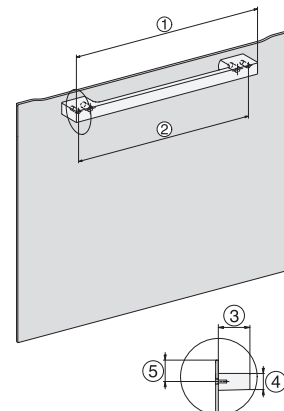

H7x65BP, H7145BM, H7165B, H7365B, H2756B, H2765B/BP, DGC7151, DGC7351 installation drawings