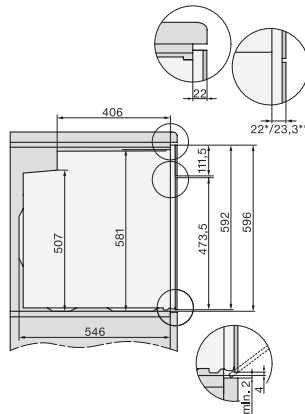

H 2467 BP ACTIVE

Rúra na pečenie

v modernom dizajne so zosietením, pyrolýzou a plnovýsuvom FlexiClip.

installation H7000 XL, installation drawing

side view H7000 XL, installation drawings

built-in H7000 XL, installation drawing

H226x-1B/BP/E/EP/I/IP, H2x6xB/BP, H7x6xB/BP/BPX, installation drawings

side view H7000 XL build-under, installation drawing

H2465B, H2465BP, H2466B, H2466BP, H2467B, H2467BP, H2468B, H2468BP, installation drawings