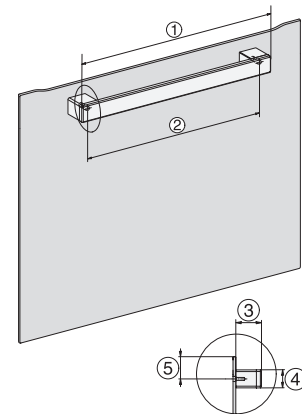

H 2467 BP ACTIVE

Rúra na pečenie

v modernom dizajne so zosietením, pyrolýzou a plnovýsuvom FlexiClip.

installation H7000 XL, installation drawing

side view H7000 XL, installation drawings

built-in H7000 XL, installation drawing

H226x-1B/BP/E/EP/I/IP, H2x6xB/BP, H7x6xB/BP/BPX, installation drawings

side view H7000 XL build-under, installation drawing

H2465B, H2465BP, H2466B, H2466BP, H2467B, H2467BP, H2468B, H2468BP, installation drawings