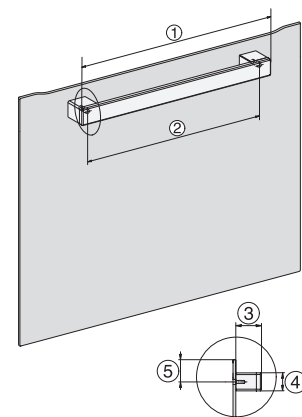

H 2467 B ACTIVE

Rúra na pečenie

v modernom dizajne so zosietením, PerfectClean a plovýsuvom FlexiClip.

installation H7000 XL, installation drawing

side view H7000 XL, installation drawings

built-in H7000 XL, installation drawing

H226x-1B/BP/E/EP/I/IP, H2x6xB/BP, H7x6xB/BP/BPX, installation drawings

side view H7000 XL build-under, installation drawing

H2465B, H2465BP, H2466B, H2466BP, H2467B, H2467BP, H2468B, H2468BP, installation drawings