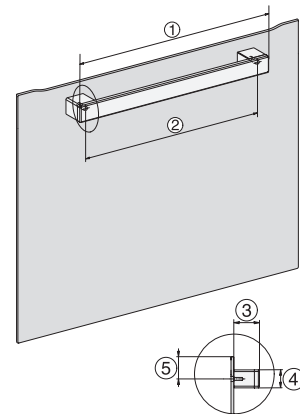

H 2465 B ACTIVE

Rúra na pečenie

v modernom dizajne a so zesietením a PerfectClean za atraktívnu cenu.

installation H7000 XL, installation drawing

side view H7000 XL, installation drawings

built-in H7000 XL, installation drawing

H226x-1B/BP/E/EP/I/IP, H2x6xB/BP, H7x6xB/BP/BPX, installation drawings

side view H7000 XL build-under, installation drawing

H2465B, H2465BP, H2466B, H2466BP, H2467B, H2467BP, H2468B, H2468BP, installation drawings