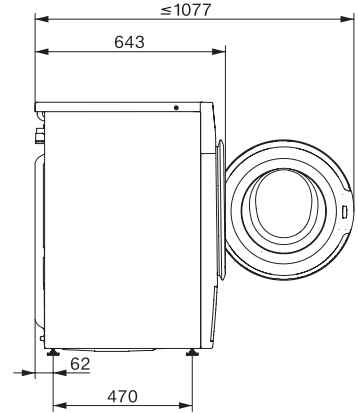

WWD164 WCS 9kg

Práčka s predným plnením W1:

A | 9 kg | 1400 ot/min | Miele@home | CapDosing | Voštinový bubon

W1 drawing, facia 5 degree, measures in mm

W1 drawing, facia 5 degree, measures in mm

W1 drawing, facia 5 degree, measures in mm

W1 drawing, facia 5 degree, measures in mm