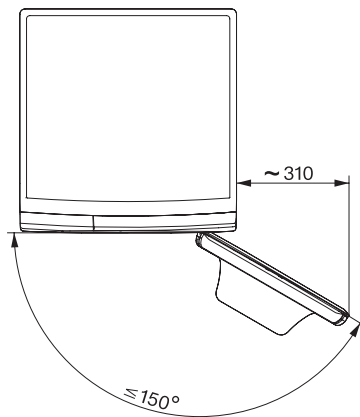

WWD164 WCS 9kg

Práčka s predným plnením W1:

A | 9 kg | 1400 ot/min | Miele@home | CapDosing | Voštinový bubon

W1 drawing, facia 5 degree, measures in mm

W1 drawing, facia 5 degree, measures in mm

W1 drawing, facia 5 degree, measures in mm

W1 drawing, facia 5 degree, measures in mm