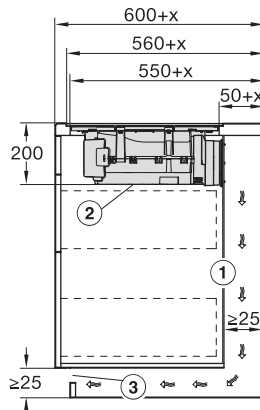

KMDA7272FL, KMDA7473FL – flush – Installation drawing

KMDA7272FL, KMDA7473FL – Installation drawing

KMDA7272FL/FR – Operating options

KMDA7272FL/FR, KMDA7473FL/FR, Air circulation (Installation drawing)

KMDA7272FL/FR, KMDA7473FL/FR, Plug&Play (Installation drawing)

KMDA7272FL, KMDA7473FL – Side view flush, Plug&Play – Installation drawing

KMDA7272FL, KMDA7473FL – Side view lying on top, Plug&Play – Installation drawing

KMDA7272FL, KMDA7473FL – Side view flush+X, Plug&Play – Installation drawing