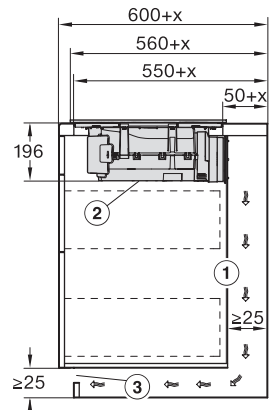

KMDA7272FL, KMDA7473FL – flush – Installation drawing

KMDA7272FL, KMDA7473FL – Installation drawing

KMDA7272FL/FR – Operating options

KMDA7272FL/FR, KMDA7473FL/FR, Air circulation (Installation drawing)

KMDA7272FL/FR, KMDA7473FL/FR, Plug&Play (Installation drawing)

KMDA7272FL, KMDA7473FL – Side view flush, Plug&Play – Installation drawing

KMDA7272FL, KMDA7473FL – Side view lying on top, Plug&Play – Installation drawing

KMDA7272FL, KMDA7473FL – Side view flush+X, Plug&Play – Installation drawing