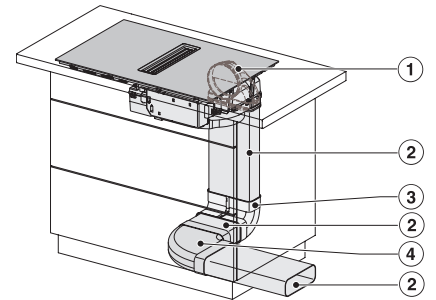

KMDA7272FL, KMDA7473FL – Side view flush, Plug&Play – Installation drawing

KMDA7272FL, KMDA7473FL – Side view lying on top, Plug&Play – Installation drawing

KMDA7272FL, KMDA7473FL – Side view flush+X, Plug&Play – Installation drawing

KMDA7272FL, KMDA7473FL – Side view lying on top+X, Plug&Play – Installation drawing

KMDA 7272 FL-U Silence

Indukčná varná doska s integrovaným odsávačom pár s motorom Silence a 4 samostatnými varnými zónami pre cirkulačnú prevádzku

KMDA7272FL/FR, KMDA7473FL/FR – Installation variant 1 Basis -drawing

KMDA7272FL/FR, KMDA7473FL/FR – Installation variant 2 Basis – drawing

KMDA7272FL/FR, KMDA7473FL/FR -Installation variant 3 Basis – drawing