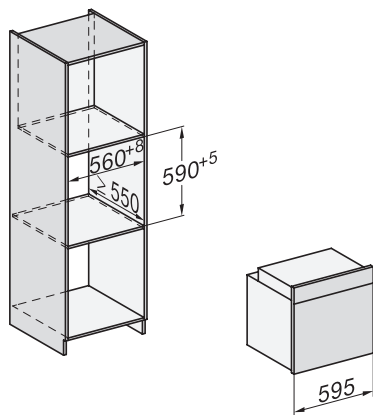

DGC 7351

Konvektomaty pre domácnosť

v elegantnom čiernom dizajne so zosieťovaním, LED osvetlením a TasteControl.

installation H7000 XL, installation drawing

installation H7000 XL, installation drawing, GB, AU

side view H7000 XL, installation drawings

built-in H7000 XL, installation drawing

H226x-1B/BP/E/EP/I/IP, H2x6xB/BP, H7x6xB/BP/BPX, installation drawings

side view H7000 XL build-under, installation drawing