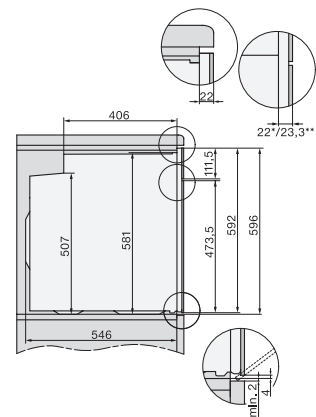

H 7365 BP

Rúra na pečenie

v elegantnom čiernom dizajne s pokrmovým teplomerom a funkciou pyrolýzy.

installation H7000 XL, installation drawing

installation H7000 XL, installation drawing, GB, AU

side view H7000 XL, installation drawings

built-in H7000 XL, installation drawing

H226x-1B/BP/E/EP/I/IP, H2x6xB/BP, H7x6xB/BP/BPX, installation drawings

side view H7000 XL build-under, installation drawing

H7x65BP, H7145BM, H7165B, H7365B, H2756B, H2765B/BP, DGC7151, DGC7351 installation drawings