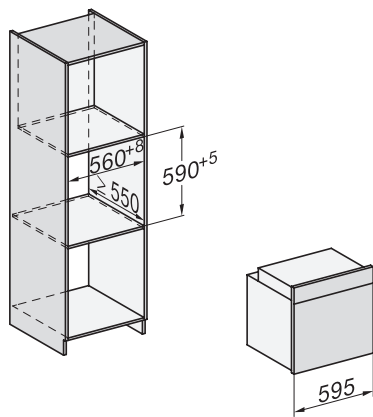

H 7365 BP

Rúra na pečenie

v elegantnom čiernom dizajne s pokrmovým teplomerom a funkciou pyrolýzy.

installation H7000 XL, installation drawing

installation H7000 XL, installation drawing, GB, AU

side view H7000 XL, installation drawings

built-in H7000 XL, installation drawing

H226x-1B/BP/E/EP/I/IP, H2x6xB/BP, H7x6xB/BP/BPX, installation drawings

side view H7000 XL build-under, installation drawing

H7x65BP, H7145BM, H7165B, H7365B, H2756B, H2765B/BP, DGC7151, DGC7351 installation drawings