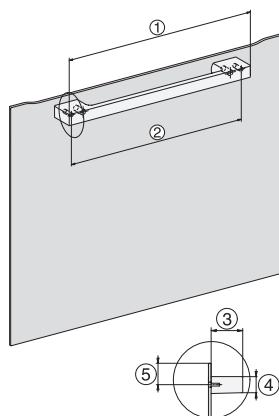

H 7365 BP

Rúra na pečenie

v elegantnom čiernom dizajne s pokrmovým teplomerom a funkciou pyrolýzy.

installation H7000 XL, installation drawing

installation H7000 XL, installation drawing, GB, AU

side view H7000 XL, installation drawings

built-in H7000 XL, installation drawing

H226x-1B/BP/E/EP/I/IP, H2x6xB/BP, H7x6xB/BP/BPX, installation drawings

side view H7000 XL build-under, installation drawing

H7x65BP, H7145BM, H7165B, H7365B, H2756B, H2765B/BP, DGC7151, DGC7351 installation drawings