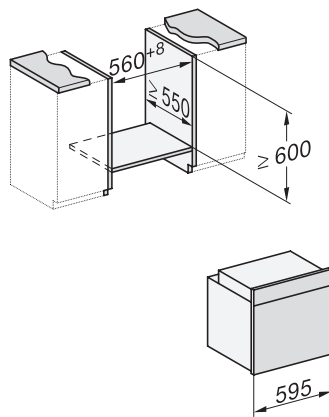

H 7365 BP

Rúra na pečenie

v elegantnom čiernom dizajne s pokrmovým teplomerom a funkciou pyrolýzy.

installation H7000 XL, installation drawing

installation H7000 XL, installation drawing, GB, AU

side view H7000 XL, installation drawings

built-in H7000 XL, installation drawing

H226x-1B/BP/E/EP/I/IP, H2x6xB/BP, H7x6xB/BP/BPX, installation drawings

side view H7000 XL build-under, installation drawing

H7x65BP, H7145BM, H7165B, H7365B, H2756B, H2765B/BP, DGC7151, DGC7351 installation drawings