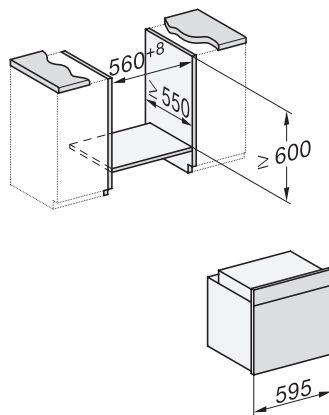

H 7365 B

Rúra na pečenie

v elegantnom čiernom dizajne s pokrmovým teplomerom a PerfectClean.

installation H7000 XL, installation drawing

installation H7000 XL, installation drawing, GB, AU

side view H7000 XL, installation drawings

built-in H7000 XL, installation drawing

H226x-1B/BP/E/EP/I/IP, H2x6xB/BP, H7x6xB/BP/BPX, installation drawings

side view H7000 XL build-under, installation drawing

H7x65BP, H7145BM, H7165B, H7365B, H2756B, H2765B/BP, DGC7151, DGC7351 installation drawings