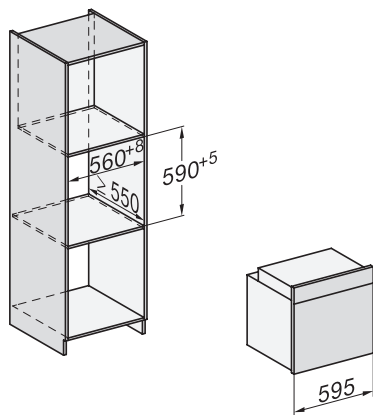

H 7365 B

Rúra na pečenie

v elegantnom čiernom dizajne s pokrmovým teplomerom a PerfectClean.

installation H7000 XL, installation drawing

installation H7000 XL, installation drawing, GB, AU

side view H7000 XL, installation drawings

built-in H7000 XL, installation drawing

H226x-1B/BP/E/EP/I/IP, H2x6xB/BP, H7x6xB/BP/BPX, installation drawings

side view H7000 XL build-under, installation drawing

H7x65BP, H7145BM, H7165B, H7365B, H2756B, H2765B/BP, DGC7151, DGC7351 installation drawings