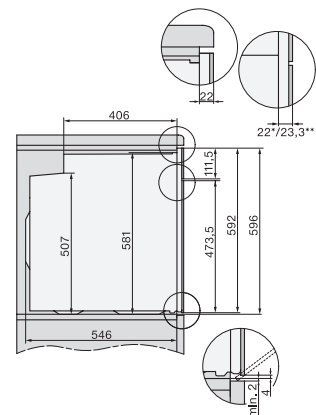

H 7365 B

Rúra na pečenie

v elegantnom čiernom dizajne s pokrmovým teplomerom a PerfectClean.

installation H7000 XL, installation drawing

installation H7000 XL, installation drawing, GB, AU

side view H7000 XL, installation drawings

built-in H7000 XL, installation drawing

H226x-1B/BP/E/EP/I/IP, H2x6xB/BP, H7x6xB/BP/BPX, installation drawings

side view H7000 XL build-under, installation drawing

H7x65BP, H7145BM, H7165B, H7365B, H2756B, H2765B/BP, DGC7151, DGC7351 installation drawings