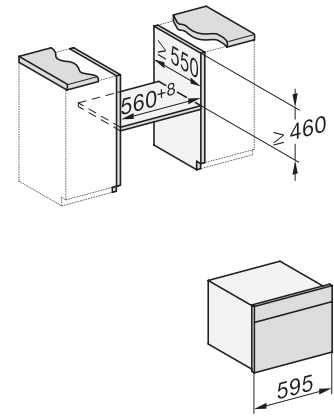

## H 7145 BM

Kompaktná rúra na pečenie s mikrovlnkou

v elegantnom, čiernom dizajne s automatic. programami a kombi. prev. spôsobmi.

side view H7000 BM, installation drawings

built-in H7000 BM, installation drawing

built-in H7000 BM build-under, installation drawings

installation H7000 BM, installation drawing

H7x40BM/BMX, installation drawings, GB, AUS

side view H7000 BM build-under, installation drawings

H7x65BP, H7145BM, H7165B, H7365B, H2756B,  
H2765B/BP, DGC7151, DGC7351 installation drawings