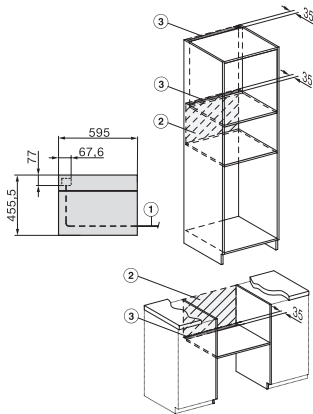

## H 7145 BM

Kompaktná rúra na pečenie s mikrovlnkou

v elegantnom, čiernom dizajne s automatic. programami a kombi. prev. spôsobmi.

side view H7000 BM, installation drawings

built-in H7000 BM, installation drawing

built-in H7000 BM build-under, installation drawings

installation H7000 BM, installation drawing

H7x40BM/BMX, installation drawings, GB, AUS

side view H7000 BM build-under, installation drawings

H7x65BP, H7145BM, H7165B, H7365B, H2756B,  
H2765B/BP, DGC7151, DGC7351 installation drawings