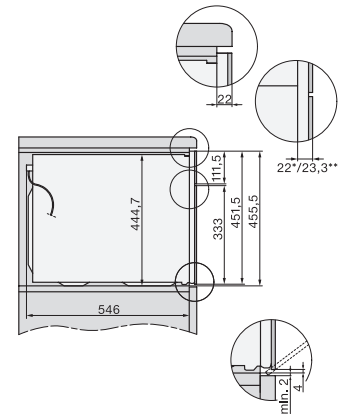

## H 7145 BM

Kompaktná rúra na pečenie s mikrovlnkou

v elegantnom, čiernom dizajne s automatic. programami a kombi. prev. spôsobmi.

side view H7000 BM, installation drawings

built-in H7000 BM, installation drawing

built-in H7000 BM build-under, installation drawings

installation H7000 BM, installation drawing

H7x40BM/BMX, installation drawings, GB, AUS

side view H7000 BM build-under, installation drawings

H7x65BP, H7145BM, H7165B, H7365B, H2756B,  
H2765B/BP, DGC7151, DGC7351 installation drawings