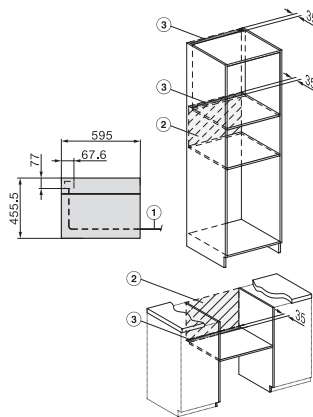

## H 7145 BM

Kompaktná rúra na pečenie s mikrovlnkou  
v elegantnom, čiernom dizajne s automatic. programami a kombi. prev. spôsobmi.

side view H7000 BM, installation drawings

built-in H7000 BM, installation drawing

built-in H7000 BM build-under, installation drawings

installation H7000 BM, installation drawing

Installation H7000BM, installation drawings, GB, AUS

side view H7000 BM build-under, installation drawings