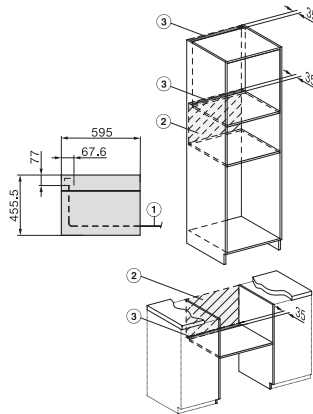

## H 7145 BM

Kompaktná rúra na pečenie s mikrovlnkou

v elegantnom, čiernom dizajne s automatic. programami a kombi. prev. spôsobmi.

side view H7000 BM, installation drawings

built-in H7000 BM, installation drawing

built-in H7000 BM build-under, installation drawings

installation H7000 BM, installation drawing

H7x40BM/BMX, installation drawings, GB, AUS

side view H7000 BM build-under, installation drawings

H7x65BP, H7145BM, H7165B, H7365B, H2756B,  
H2765B/BP, DGC7151, DGC7351 installation drawings