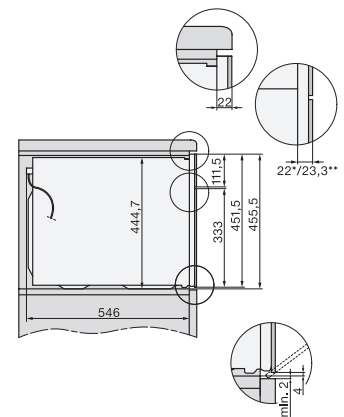

## H 7145 BM

Kompaktná rúra na pečenie s mikrovlnkou  
v elegantnom, čiernom dizajne s automatic. programami a kombi. prev. spôsobmi.

side view H7000 BM, installation drawings

built-in H7000 BM, installation drawing

built-in H7000 BM build-under, installation drawings

installation H7000 BM, installation drawing

Installation H7000BM, installation drawings, GB, AUS

side view H7000 BM build-under, installation drawings