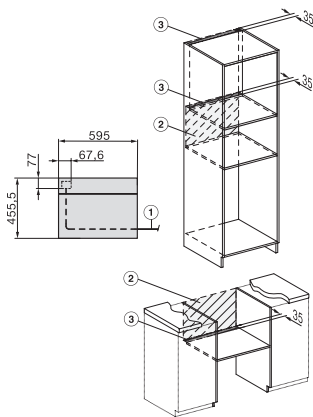

## H 7145 BM

Kompaktná rúra na pečenie s mikrovlnkou  
v elegantnom, čiernom dizajne s automatic. programami a kombi. prev. spôsobmi.

side view H7000 BM, installation drawings

built-in H7000 BM, installation drawing

built-in H7000 BM build-under, installation drawings

installation H7000 BM, installation drawing

Installation H7000BM, installation drawings, GB, AUS

side view H7000 BM build-under, installation drawings