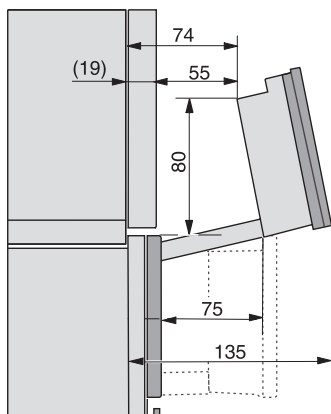

ESW7x10, EVS7010, DGC7x6xHCPro, DGC7x6xHCXPro installation drawings

built-in DGC XXL, installation drawing

DGC7x65 connections and ventilation 60cm, installation drawing

built-in DGC XXL build-under, installation drawing

screw joint DGC XXL, installation drawing

DGC7x4x swivel range of the aperture, installation drawings

side view DGC XXL, installation drawings