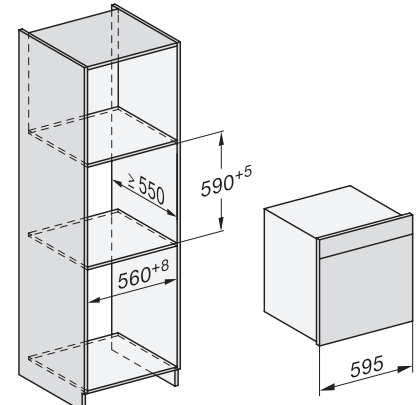

ESW7x10, EVS7010, DGC7x6xHCPro, DGC7x6xHCXPro installation drawings

built-in DGC XXL, installation drawing

DGC7x65 connections and ventilation 60cm, installation drawing

built-in DGC XXL build-under, installation drawing

screw joint DGC XXL, installation drawing

DGC7x4x swivel range of the aperture, installation drawings

side view DGC XXL, installation drawings