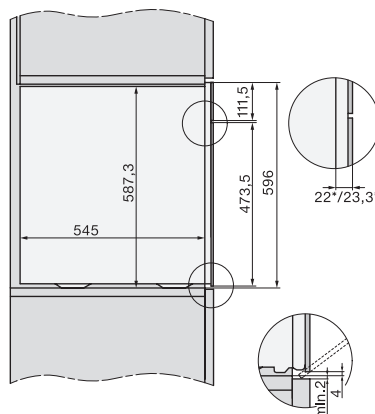

ESW7x10, EVS7010, DGC7x6xHCPro, DGC7x6xHCXPro installation drawings

built-in DGC XXL, installation drawing

DGC7x65 connections and ventilation 60cm, installation drawing

built-in DGC XXL build-under, installation drawing

screw joint DGC XXL, installation drawing

DGC7x4x swivel range of the aperture, installation drawings

side view DGC XXL, installation drawings