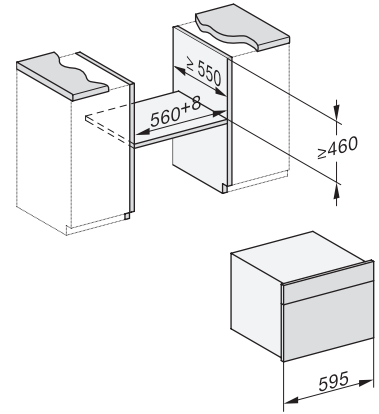

Installation\_DG\_DGM\_DGC\_XL\_ESW7x10\_EVS7010, installation drawings

built-in DG DGM DGC XL build-under, installation drawing

DGC7x4x built-in tall cabinet, installation drawing

DGC7x45 connections and ventilation 45cm, installation drawing

DGC7x4x swivel range of the aperture, installation drawings

screw joint DGC XL, installation drawing

DGC7x6x X with and without handle side view, installation drawings