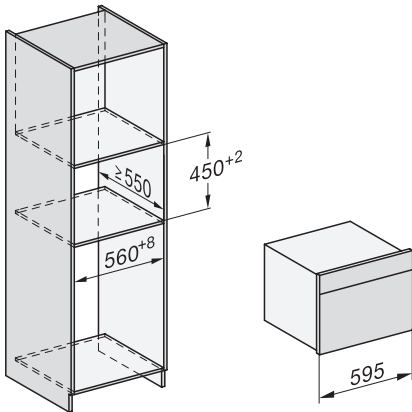

Installation\_DG\_DGM\_DGC\_XL\_ESW7x10\_EVS7010, installation drawings

built-in DG DGM DGC XL build-under, installation drawing

DGC7x4x built-in tall cabinet, installation drawing

DGC7x45 connections and ventilation 45cm, installation drawing

DGC7x4x swivel range of the aperture, installation drawings

screw joint DGC XL, installation drawing

DGC7x6x X with and without handle side view, installation drawings