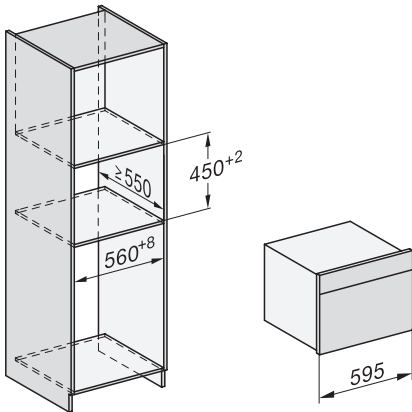

ESW7x10, DGC7x4xHCPro, DGC7x4xHCXPro, installation drawings

built-in DG DGM DGC XL build-under, installation drawing

DGC7x4x built-in tall cabinet, installation drawing

DGC7x45 connections and ventilation 45cm, installation drawing

DGC7x4x swivel range of the aperture, installation drawings

screw joint DGC XL, installation drawing

DGC7x6x X with and without handle side view, installation drawings