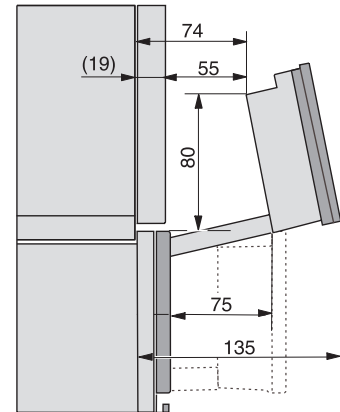

ESW7x10, DGC7x4xHCPro, DGC7x4xHCXPro, installation drawings

built-in DG DGM DGC XL build-under, installation drawing

DGC7x4x built-in tall cabinet, installation drawing

DGC7x45 connections and ventilation 45cm, installation drawing

DGC7x4x swivel range of the aperture, installation drawings

screw joint DGC XL, installation drawing

DGC7x6x X with and without handle side view, installation drawings