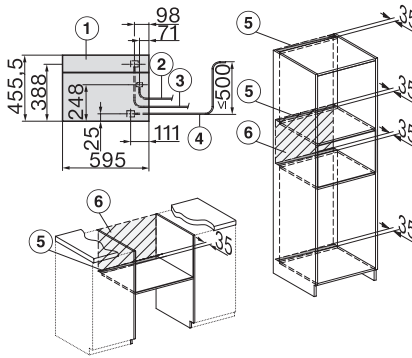

ESW7x10, DGC7x4xHCPro, DGC7x4xHCXPro, installation drawings

built-in DG DGM DGC XL build-under, installation drawing

DGC7x4x built-in tall cabinet, installation drawing

DGC7x45 connections and ventilation 45cm, installation drawing

DGC7x4x swivel range of the aperture, installation drawings

screw joint DGC XL, installation drawing

DGC7x6x X with and without handle side view, installation drawings