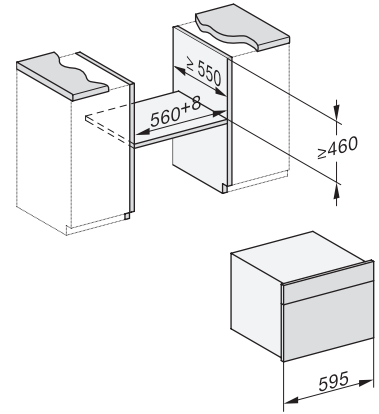

ESW7x10, DGC7x4xHCPro, DGC7x4xHCXPro, installation drawings

built-in DG DGM DGC XL build-under, installation drawing

DGC7x4x built-in tall cabinet, installation drawing

DGC7x45 connections and ventilation 45cm, installation drawing

DGC7x4x swivel range of the aperture, installation drawings

screw joint DGC XL, installation drawing

DGC7x6x X with and without handle side view, installation drawings