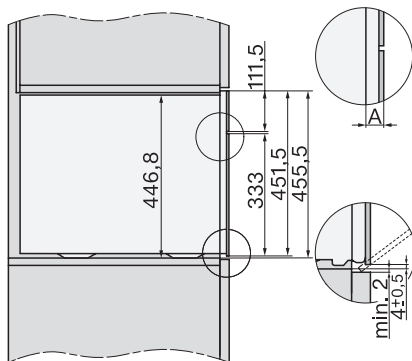

ESW7x10, DGC7x4xHCPro, DGC7x4xHCXPro, installation drawings

built-in DG DGM DGC XL build-under, installation drawing

DGC7x4x built-in tall cabinet, installation drawing

DGC7x45 connections and ventilation 45cm, installation drawing

DGC7x4x swivel range of the aperture, installation drawings

screw joint DGC XL, installation drawing

DGC7x6x X with and without handle side view, installation drawings