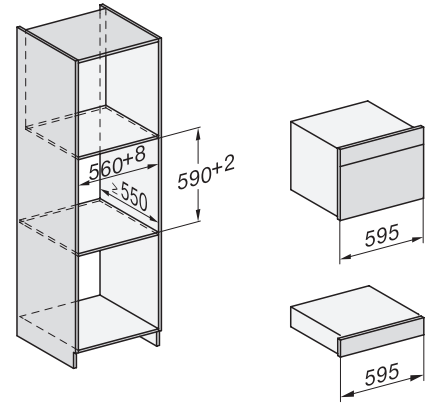

Installation_DG_DGM_DGC_XL_ESW7x10_EVS7010, installation drawings

built-in DG DGM DGC XL build-under, installation drawing

DGC7x4x built-in tall cabinet, installation drawing

DGC7x45 connections and ventilation 45cm, installation drawing

DGC7x4x swivel range of the aperture, installation drawings

screw joint DGC XL, installation drawing

DGC7x6x X with and without handle side view, installation drawings