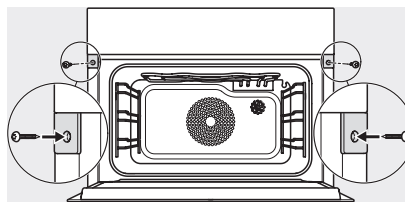

DGC 7845 HC Pro

Kompaktný konvektomat s prípojkou čerstvej a odpadovej vody na prípravu v pare, pečenie, vyprážanie, s bezkáblovým teplomerom + HydroClean.

H7000 handle, installation drawing

Installation DG, DGM, DGC XL, ESW7x20 installation drawings

Installation_DG_DGM_DGC_XL_ESW7x10_EVS7010, installation drawings

built-in DG DGM DGC XL build-under, installation drawing

DGC7x4x built-in tall cabinet, installation drawing

DGC7x45 connections and ventilation 45cm, installation drawing

DGC7x4x swivel range of the aperture, installation drawings

screw joint DGC XL, installation drawing

DGC7x6x X with and without handle side view, installation drawings