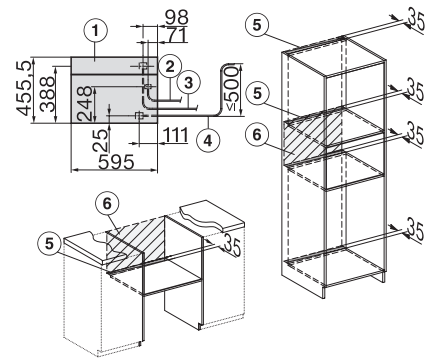

DGC 7845 HC Pro

Kompaktný konvektomat s prípojkou čerstvej a odpadovej vody na prípravu v pare, pečenie, vyprážanie, s bezkáblovým teplomerom + HydroClean.

H7000 handle, installation drawing

Installation DG, DGM, DGC XL, ESW7x20 installation drawings

Installation_DG_DGM_DGC_XL_ESW7x10_EVS7010, installation drawings

built-in DG DGM DGC XL build-under, installation drawing

DGC7x4x built-in tall cabinet, installation drawing

DGC7x45 connections and ventilation 45cm, installation drawing

DGC7x4x swivel range of the aperture, installation drawings

screw joint DGC XL, installation drawing

DGC7x6x X with and without handle side view, installation drawings