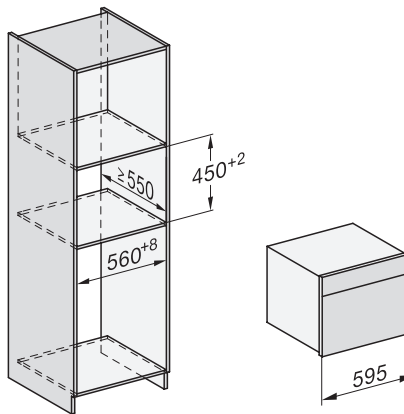

Installation_DG_DGM_DGC_XL_ESW7x10_EVS7010, installation drawings

built-in DG DGM DGC XL build-under, installation drawing

DGC7x4x built-in tall cabinet, installation drawing

DGC7x45 connections and ventilation 45cm, installation drawing

DGC7x4x swivel range of the aperture, installation drawings

screw joint DGC XL, installation drawing

DGC7x6x X with and without handle side view, installation drawings