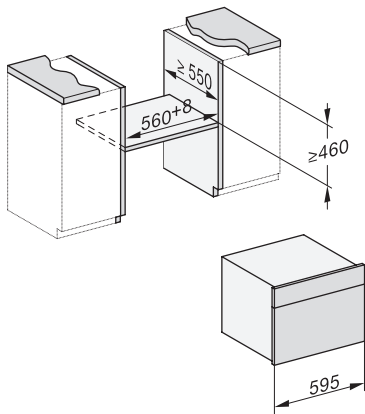

DGC 7845 HC Pro

Kompaktný konvektomat s prípojkou čerstvej a odpadovej vody na prípravu v pare, pečenie, vyprážanie, s bezkáblovým teplomerom + HydroClean.

H7000 handle, installation drawing

Installation DG, DGM, DGC XL, ESW7x20 installation drawings

Installation_DG_DGM_DGC_XL_ESW7x10_EVS7010, installation drawings

built-in DG DGM DGC XL build-under, installation drawing

DGC7x4x built-in tall cabinet, installation drawing

DGC7x45 connections and ventilation 45cm, installation drawing

DGC7x4x swivel range of the aperture, installation drawings

screw joint DGC XL, installation drawing

DGC7x6x X with and without handle side view, installation drawings