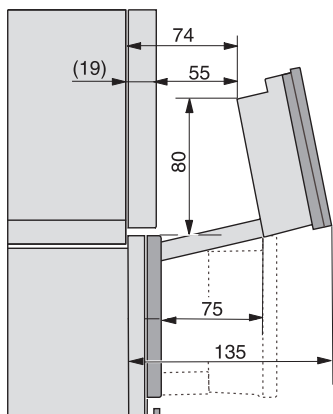

Installation_DG_DGM_DGC_XL_ESW7x10_EVS7010, installation drawings

built-in DG DGM DGC XL build-under, installation drawing

DGC7x4x built-in tall cabinet, installation drawing

DGC7x45 connections and ventilation 45cm, installation drawing

DGC7x4x swivel range of the aperture, installation drawings

screw joint DGC XL, installation drawing

DGC7x6x X with and without handle side view, installation drawings