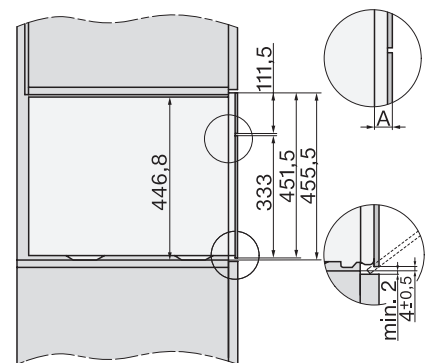

Installation_DG_DGM_DGC_XL_ESW7x10_EVS7010, installation drawings

built-in DG DGM DGC XL build-under, installation drawing

DGC7x4x built-in tall cabinet, installation drawing

DGC7x45 connections and ventilation 45cm, installation drawing

DGC7x4x swivel range of the aperture, installation drawings

screw joint DGC XL, installation drawing

DGC7x6x X with and without handle side view, installation drawings