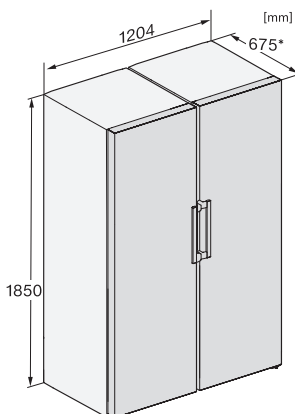

KS4783ED, FNS4782E, top view, Side-by-Side (*footnote) (installation drawings)

KS4383ED, FNS4782E, installation sketch, Side-by-Side (*footnote) (installation drawings)