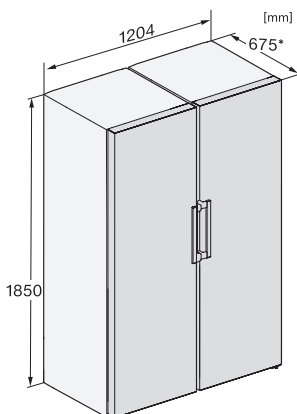

KS4783ED, FNS4782E, top view, Side-by-Side (footnote*) (installation drawings)

KS4383ED, FNS4782E, installation sketch, Side-by-Side (footnote*) (installation drawings)