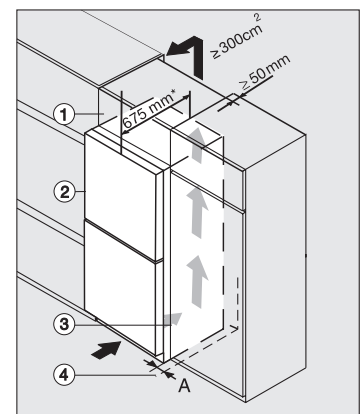

Integrating freestanding refrigeration appliance in a run of kitchen units, edt/cs, ws, bst, el (footnote*)