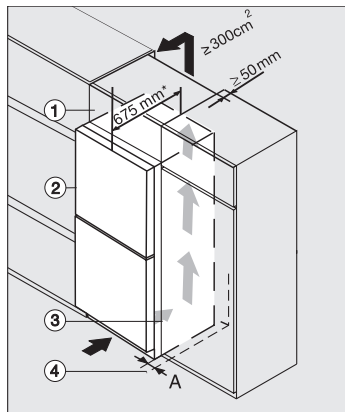

Integrating freestanding refrigeration appliance in a run of
kitchen units, edt/cs, ws, bst, el (*footnote)