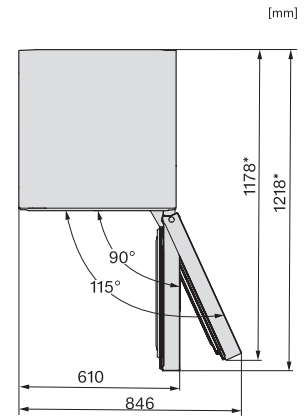

FN 4312 E

Voľne stojacia mraznička
s NoFrost, SideOpen a XXL boxom pre vysoký komfort.

FN4312E, FN4312D, FN4812D, installation (footnote*)
(installation drawings)

FN4312E, FN4312D, installation sketch (footnote*)
(installation drawings)