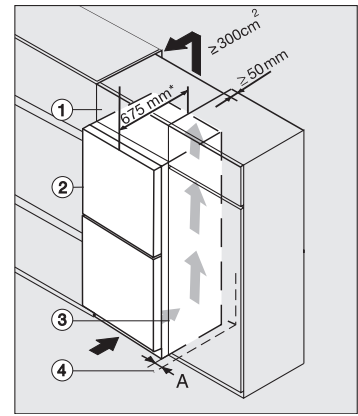

Integrating freestanding refrigeration appliance in a run of
kitchen units, edt/cs, ws, bst, el (*footnote)