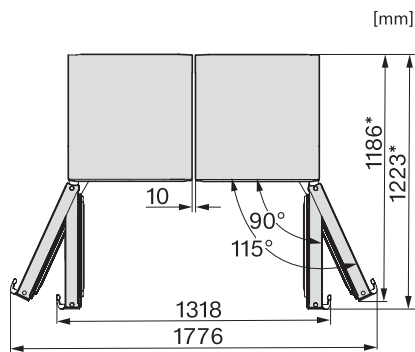

KS 4783 ED

Volne stojaca chladnička

s DailyFresh a extra komfortom pre perfektnú kombináciu Side-by-Side.