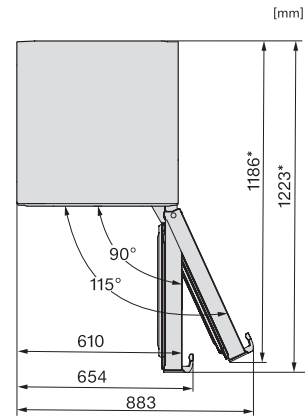

KS 4783 ED

Volne stojaca chladnička

s DailyFresh a extra komfortom pre perfektnú kombináciu Side-by-Side.

KS4383ED N, Nordic, KS4783ED, K4776ED, installation (footnote*) (installation drawings)

KS4383ED N, Nordics, K4776ED, KS4783ED FN4772E, installation sketch (footnote*) (installation drawings)