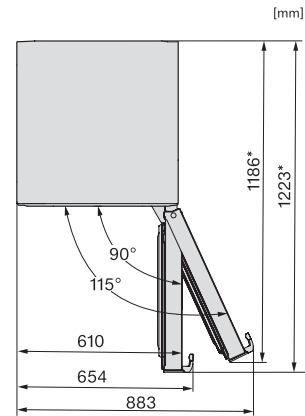

KFN4777CD, KFN4797DD, KFN4797CD, KFN4799DDE, KFN4795DD, KFN4795CD, KFN4795BD, top view (footnote*)