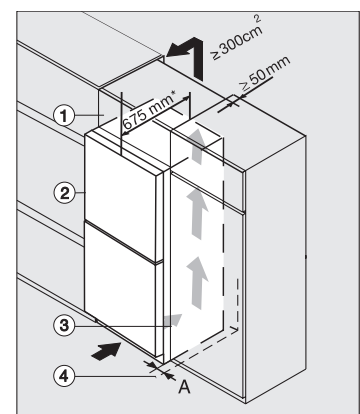

Integrating freestanding refrigeration appliance in a run of kitchen units, edt/cs, ws, bst, el (*footnote)