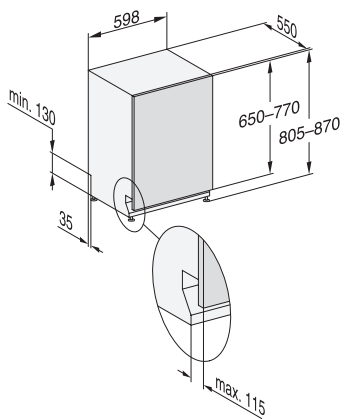

G7000, fully integrated dishwasher, 60cm (installation drawing)