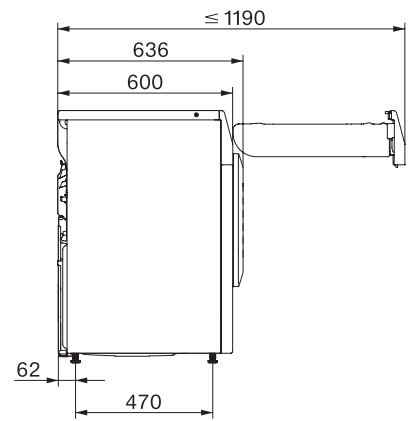

TEL795WP EcoSpeed&Steam&9kg

Sušička s tepelným čerpadlom T1:

So SteamFinish, DryCare 40 a SilenceDrum pre šetrné sušenie.

T1 installation drawing, slanted facia, straight facia, measures in mm

T1 drawing, slanted facia, straight facia, measures in mm

T1 drawing, slanted facia, straight facia, with porthole, measures in mm

T1 drawing, slanted facia, straight facia, measures in mm