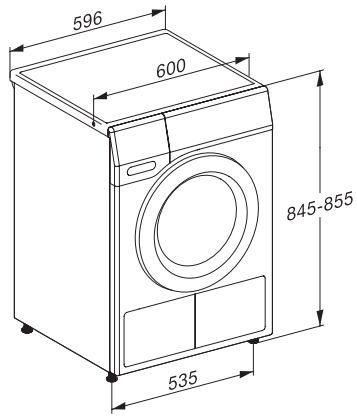

TEL795WP EcoSpeed&Steam&9kg

Sušička s tepelným čerpadlom T1:

So SteamFinish, DryCare 40 a SilenceDrum pre šetrné sušenie.

T1 installation drawing, slanted facia, straight facia, measures in mm

T1 drawing, slanted facia, straight facia, measures in mm

T1 drawing, slanted facia, straight facia, with porthole, measures in mm

T1 drawing, slanted facia, straight facia, measures in mm