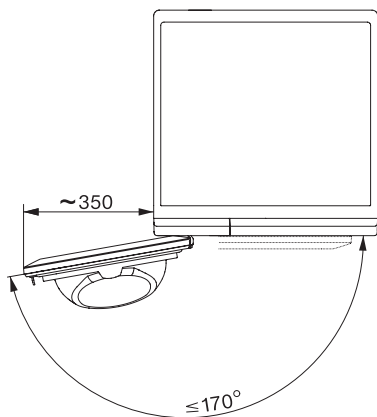

TEL795WP EcoSpeed&Steam&9kg

Sušička s tepelným čerpadlom T1:

So SteamFinish, DryCare 40 a SilenceDrum pre šetrné sušenie.

T1 installation drawing, slanted facia, straight facia, measures in mm

T1 drawing, slanted facia, straight facia, measures in mm

T1 drawing, slanted facia, straight facia, with porthole, measures in mm

T1 drawing, slanted facia, straight facia, measures in mm