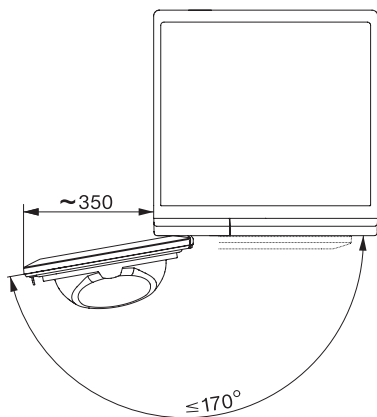

TEL795WP EcoSpeed&Steam&9kg
Sušička s tepelným čerpadlom T1:
So SteamFinish, DryCare 40 a SilenceDrum pre šetrné sušenie.

T1 installation drawing, slanted facia or straight facia, measures in mm

T1 drawing, slanted facia or straight facia, measures in mm

T1 drawing, slanted facia or straight facia, with porthole, measures in mm

T1 drawing, slanted facia or straight facia, measures in mm