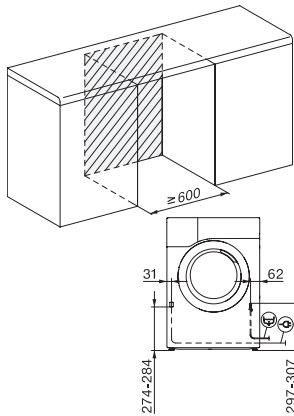

TEL795WP EcoSpeed&Steam&9kg

Sušička s tepelným čerpadlom T1:

So SteamFinish, DryCare 40 a SilenceDrum pre šetrné sušenie.

T1 installation drawing, slanted facia, straight facia, measures in mm

T1 drawing, slanted facia, straight facia, measures in mm

T1 drawing, slanted facia, straight facia, with porthole, measures in mm

T1 drawing, slanted facia, straight facia, measures in mm