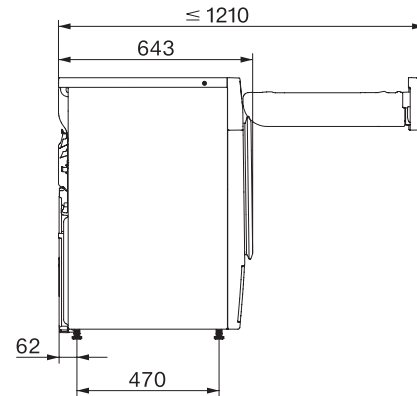

TWD260WP 8kg

Sušička s tepelným čerpadlom T1:

S A++ a Miele@home pre inteligentnú starostlivosť o bielizeň.

T1 installation drawing, fascia 5 degree, measures in mm

T1 drawing, fascia 5 degree, measures in mm

T1 drawing, fascia 5 degree, with porthole, measures in mm

T1 drawing, fascia 5 degree, measures in mm