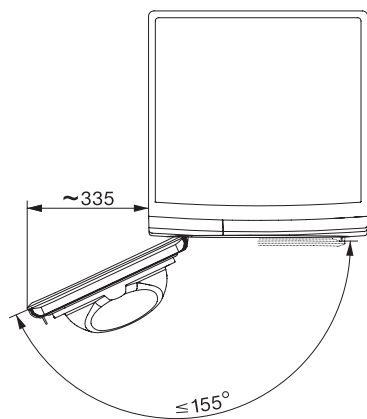

TWD260WP 8kg

Sušička s tepelným čerpadlom T1:

S A++ a Miele@home pre inteligentnú starostlivosť o bielizeň.

T1 installation drawing, fascia 5 degree, measures in mm

T1 drawing, fascia 5 degree, measures in mm

T1 drawing, fascia 5 degree, with porthole, measures in mm

T1 drawing, fascia 5 degree, measures in mm