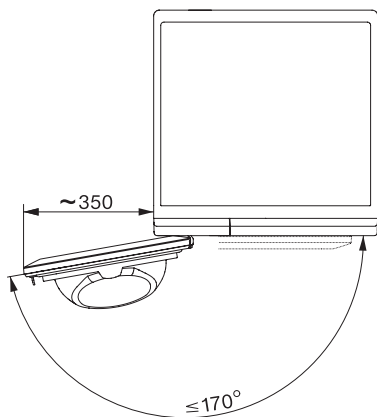

TEC235WP 8kg

Sušička s tepelným čerpadlom T1:

S A++ a vynikajúcou kvalitou Miele za atraktívnu cenu.

T1 installation drawing, slanted facia or straight facia, measures in mm

T1 drawing, slanted facia or straight facia, measures in mm

T1 drawing, slanted facia or straight facia, without porthole, measures in mm

T1 drawing, slanted facia or straight facia, measures in mm