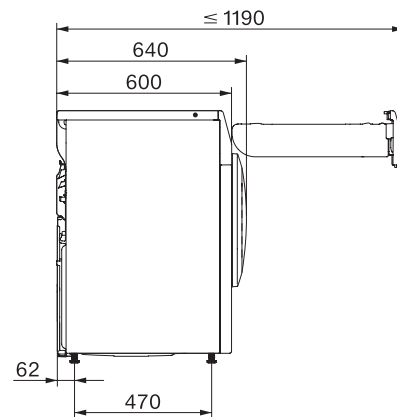

TCA230WP Active

Sušička s tepelným čerpadlom T1:

S A++ a vynikajúcou kvalitou Miele za atraktívnu cenu.

T1 installation drawing, slanted facia or straight facia, measures in mm

T1 drawing, slanted facia or straight facia, measures in mm

T1 drawing, slanted facia or straight facia, without porthole, measures in mm

T1 drawing, slanted facia or straight facia, measures in mm