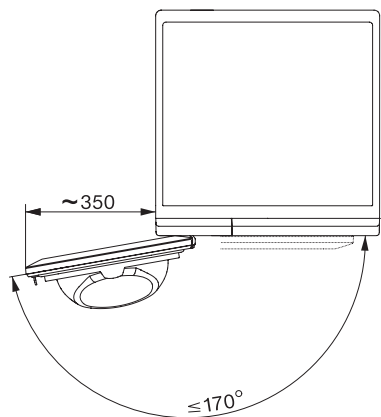

TCA230WP Active

Sušička s tepelným čerpadlom T1:

S A++ a vynikajúcou kvalitou Miele za atraktívnu cenu.

T1 installation drawing, slanted facia or straight facia, measures in mm

T1 drawing, slanted facia or straight facia, measures in mm

T1 drawing, slanted facia or straight facia, without porthole, measures in mm

T1 drawing, slanted facia or straight facia, measures in mm