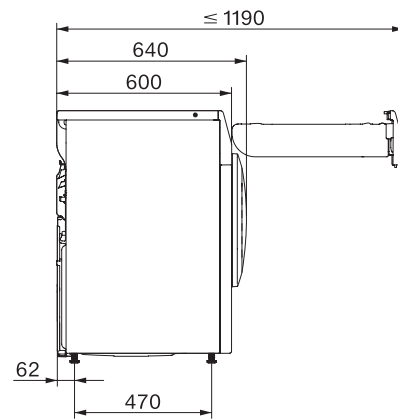

TCA230WP Active

Sušička s tepelným čerpadlom T1:

S A++ a vynikajúcou kvalitou Miele za atraktívnu cenu.

T1 installation drawing, slanted facia or straight facia, measures in mm

T1 drawing, slanted facia or straight facia, measures in mm

T1 drawing, slanted facia or straight facia, without porthole, measures in mm

T1 drawing, slanted facia or straight facia, measures in mm