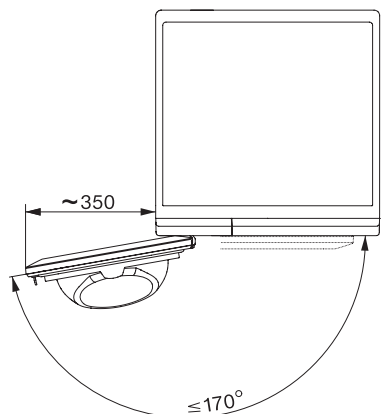

TCA230WP Active

Sušička s tepelným čerpadlom T1:

S A++ a vynikajúcou kvalitou Miele za atraktívnu cenu.

T1 installation drawing, slanted facia or straight facia, measures in mm

T1 drawing, slanted facia or straight facia, measures in mm

T1 drawing, slanted facia or straight facia, without porthole, measures in mm

T1 drawing, slanted facia or straight facia, measures in mm