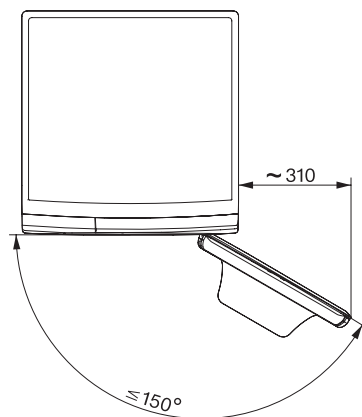

WWD020 WCS 8kg

Práčka s predným plnením W1:

A | 8 kg | 1400 ot/min | Predžehlenie | CapDosing | Voštinový bubon

W1 drawing, facia 5 degree, measures in mm

W1 drawing, facia 5 degree, measures in mm

W1 drawing, facia 5 degree, measures in mm

W1 drawing, facia 5 degree, measures in mm