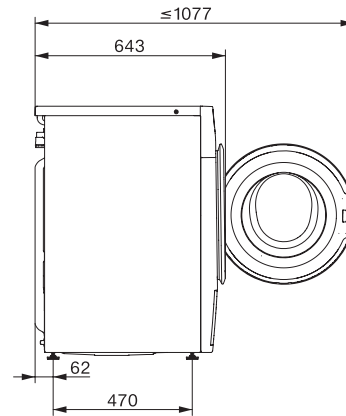

WWD020 WCS 8kg

Práčka s predným plnením W1:

A | 8 kg | 1400 ot/min | Predžehlenie | CapDosing | Voštinový bubon

W1 drawing, facia 5 degree, measures in mm

W1 drawing, facia 5 degree, measures in mm

W1 drawing, facia 5 degree, measures in mm

W1 drawing, facia 5 degree, measures in mm