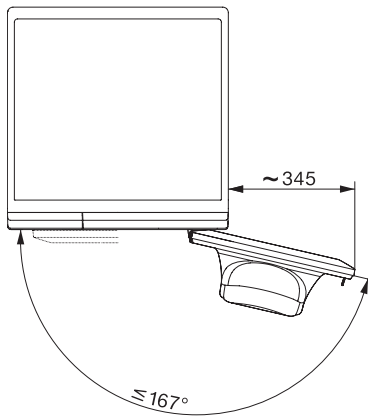

WED035 WCS 8kg

Práčka s predným plnením W1:

A | 8 kg | 1400 ot/min | Predžehlenie | CapDosing | Voštinový bubon

W1 installation drawing, slanted facia or straight facia, measures in mm

W1 drawing, slanted facia or straight facia, measures in mm

W1 drawing, slanted facia or straight facia, measures in mm

W1 drawing, slanted facia or straight facia, measures in mm