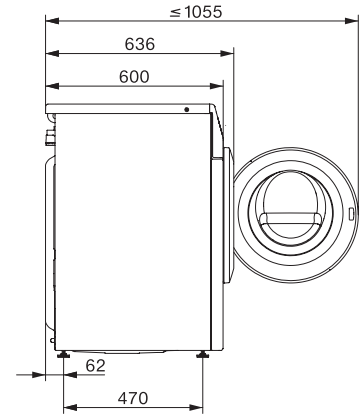

WED035 WCS 8kg

Práčka s predným plnením W1:

A | 8 kg | 1400 ot/min | Predžehlenie | CapDosing | Voštinový bubon

W1 installation drawing, slanted facia or straight facia, measures in mm

W1 drawing, slanted facia or straight facia, measures in mm

W1 drawing, slanted facia or straight facia, measures in mm

W1 drawing, slanted facia or straight facia, measures in mm