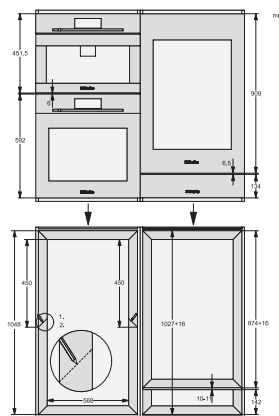

KWT6422iG, KWT6422iG-1, Installation draw, side view

ENB1060, combination 2x45er + KWT6422iG, Installation draw

KWT6422iG, KWT6422iG-1, Interior dimensions (Installation drawings)

ENB1060, combination 60er & 32er ESW + 2x45er + KWT6422iG, Installation draw