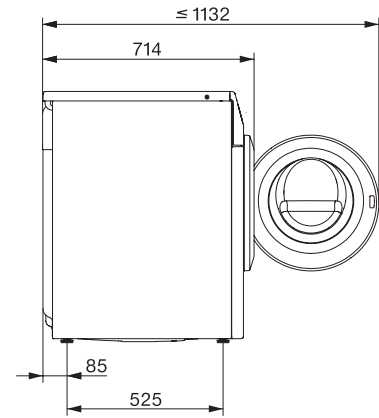

WTW870WPM PWash&TDos 9/6kg

Práčka so sušičkou WT1:

Rýchly a pohodlný všestranný prostriedok pre veľké pranie.

WT1 9/6 kg, installation drawing, slanted facia or straight facia, measures in mm

WT1 9/6 kg, drawing, slanted facia or straight facia, measures in mm

WT1 9/6 kg, drawing, slanted facia or straight facia, measures in mm

WT1 9/6 kg, drawing, slanted facia or straight facia, measures in mm