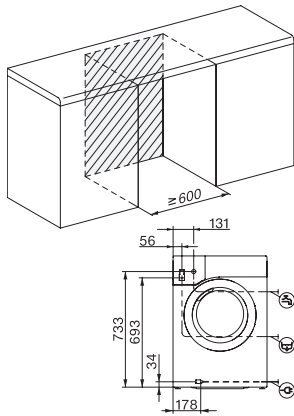

WTW870WPM PWash&TDos 9/6kg

Práčka so sušičkou WT1:

Rýchly a pohodlný všestranný prostriedok pre veľké pranie.

WT1 9/6 kg, installation drawing, slanted facia or straight facia, measures in mm

WT1 9/6 kg, drawing, slanted facia or straight facia, measures in mm

WT1 9/6 kg, drawing, slanted facia or straight facia, measures in mm

WT1 9/6 kg, drawing, slanted facia or straight facia, measures in mm