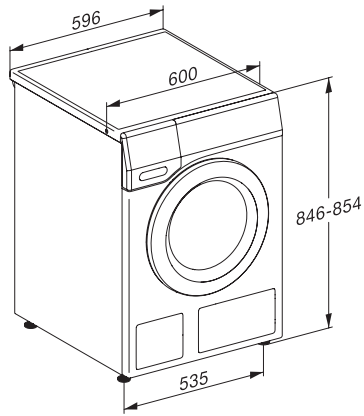

WTW870WPM PWash&TDos 9/6kg

Práčka so sušičkou WT1:

Rýchly a pohodlný všestranný prostriedok pre veľké pranie.

WT1 9/6 kg, installation drawing, slanted facia or straight facia, measures in mm

WT1 9/6 kg, drawing, slanted facia or straight facia, measures in mm