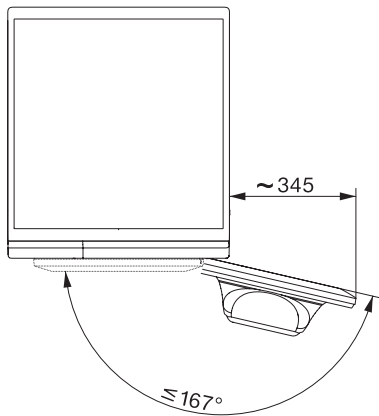

WTW870WPM PWash&TDos 9/6kg

Práčka so sušičkou WT1:

Rýchly a pohodlný všestranný prostriedok pre veľké pranie.

WT1 9/6 kg, installation drawing, slanted facia or straight facia, measures in mm

WT1 9/6 kg, drawing, slanted facia or straight facia, measures in mm

WT1 9/6 kg, drawing, slanted facia or straight facia, measures in mm

WT1 9/6 kg, drawing, slanted facia or straight facia, measures in mm