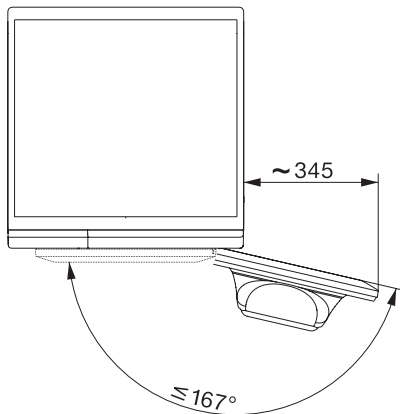

WTD160 WCS 8/5 kg

Práčka so sušičkou WT1:

S technológiou PerfectCare pre šetrnú a efektívnu starostlivosť o bielizeň.

WT1 8/5 kg, installation drawing, slanted facia or straight facia, measures in mm

WT1 8/5 kg, drawing, slanted facia or straight facia, measures in mm

WT1 8/5 kg, drawing, slanted facia or straight facia, measures in mm

WT1 8/5 kg, drawing, slanted facia or straight facia, measures in mm