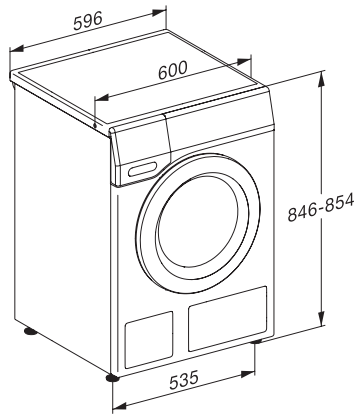

WTD160 WCS 8/5 kg

Práčka so sušičkou WT1:

S technológiou PerfectCare pre šetrnú a efektívnu starostlivosť o bielizeň.

WT1 8/5 kg, installation drawing, slanted facia or straight facia, measures in mm

WT1 8/5 kg, drawing, slanted facia or straight facia, measures in mm

WT1 8/5 kg, drawing, slanted facia or straight facia, measures in mm

WT1 8/5 kg, drawing, slanted facia or straight facia, measures in mm