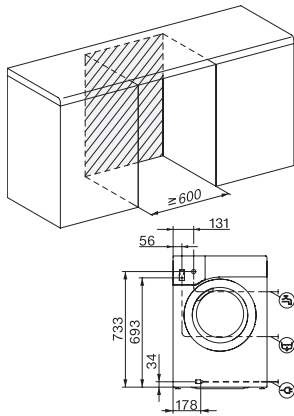

WTD160 WCS 8/5 kg

Práčka so sušičkou WT1:

S technológiou PerfectCare pre šetrnú a efektívnu starostlivosť o bielizeň.

WT1 8/5 kg, installation drawing, slanted facia or straight facia, measures in mm

WT1 8/5 kg, drawing, slanted facia or straight facia, measures in mm

WT1 8/5 kg, drawing, slanted facia or straight facia, measures in mm

WT1 8/5 kg, drawing, slanted facia or straight facia, measures in mm