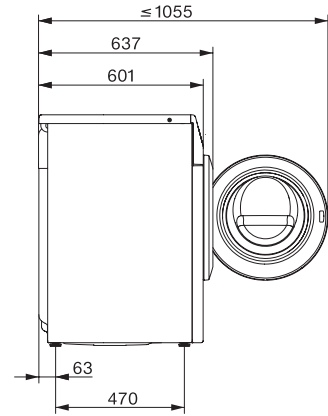

WTD160 WCS 8/5 kg

Práčka so sušičkou WT1:

S technológiou PerfectCare pre šetrnú a efektívnu starostlivosť o bielizeň.

WT1 8/5 kg, installation drawing, slanted facia or straight facia, measures in mm

WT1 8/5 kg, drawing, slanted facia or straight facia, measures in mm

WT1 8/5 kg, drawing, slanted facia or straight facia, measures in mm

WT1 8/5 kg, drawing, slanted facia or straight facia, measures in mm