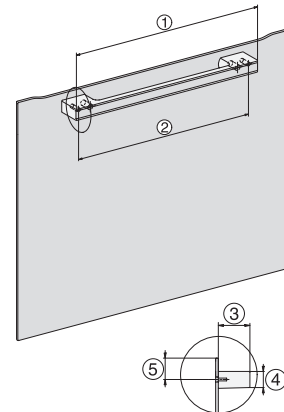

DG7x40, DGC7x4x, DGC7x6x, DG7635, DGM7x4x, DO7, H2860B/BP, H7240BM, H7x40BM, H7x4xB/BP, H7x6xB/BP, installation drawings