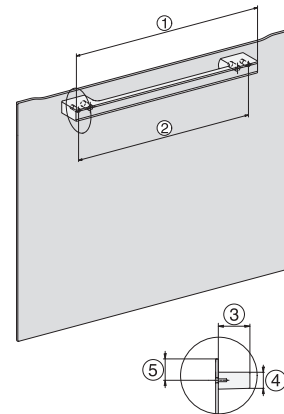

H 7262 BP
 Rúra na pečenie
 s textovým displejom, pokrmovým teplomerom a pyrolýzou

installation H7000 XL, installation drawing

installation H7000 XL, installation drawing, GB, AU

side view H7000 XL, installation drawings

built-in H7000 XL, installation drawing

H226x-1B/BP/E/EP/I/IP, H2x6xB/BP, H7x6xB/BP/BPX, installation drawings

DG7x40, DGC7x4x, DGC7x6x, DGM7x4x, DO7, H2860B/BP, H7240BM, H7x40BM, H7x4xB/BP, H7x6xB/BP, installation drawings