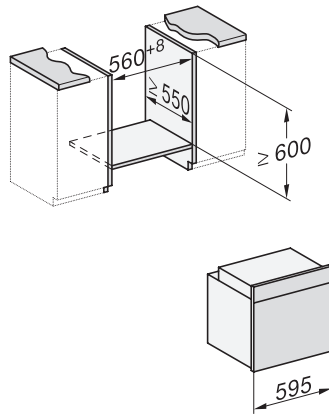

H 7262 BP
 Rúra na pečenie
 s textovým displejom, pokrmovým teplomerom a pyrolýzou

installation H7000 XL, installation drawing

installation H7000 XL, installation drawing, GB, AU

side view H7000 XL, installation drawings

built-in H7000 XL, installation drawing

H226x-1B/BP/E/EP/I/IP, H2x6xB/BP, H7x6xB/BP/BPX, installation drawings

DG7x40, DGC7x4x, DGC7x6x, DGM7x4x, DO7, H2860B/BP, H7240BM, H7x40BM, H7x4xB/BP, H7x6xB/BP, installation drawings