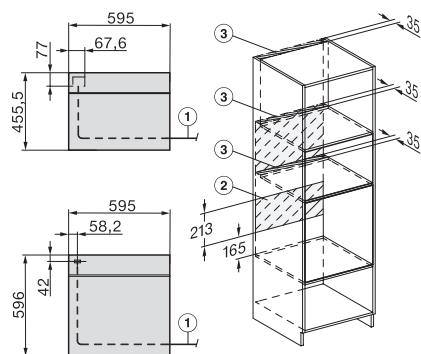

H2760B/BP, H28x0B/BP, H7x6xB/BP/BPX, DGC7351, DGC7151, installation drawings

H226x-1B/BP/E/EP/IP, H2760B/BP, H28x0B/BP, H7x6xB/BP/BPX, installation drawings

H226x-1B/BP/E/EP/IP, H2x6xB/BP, H7x6xB/BP/BPX, installation drawings

DG7x40, DGC7x4x, DGC7x6x, DG7635, DGM7x4x, DO7, H2860B/BP, H7240BM, H7x40BM, H7x4xB/BP, H7x6xB/BP, installation drawings

H226x-1B/BP/E/EP/IP, H2760B/BP, H28x0B/BP, H7x40BM/BMX, H7x6xB/BP/BPX, installation drawings

H2760B/BP, H28x0B/BP, H7x6xB/BP/BPX, installation drawings

H2xxx-1 B/BP/E/EP/IP, H7xxx B/BP/BM/BMX, installation drawings

H 7262 B  
Rúra na pečenie  
s textovým displejom, pokrmovým teplomerom a PerfectClean