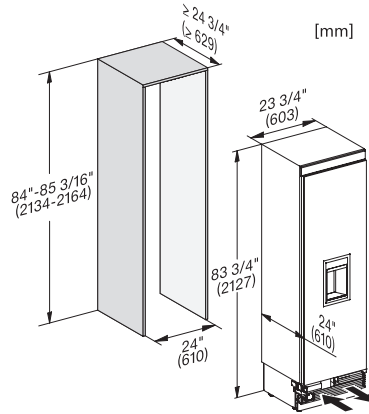

F 2672 Vi
 Mraznička MasterCool
 pre dizajn a techniku špičkovj triedy vo veľkom formáte.

Side-by-side, MasterCool, without partition wall, with heating mat (Sketch) (with footnote)

F2672Vi, F2662Vi, F2671Vi, F2661Vi, installation, MasterCool (installation drawings)