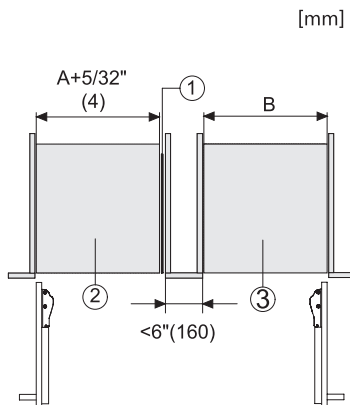

F 2672 Vi
 Mraznička MasterCool
 pre dizajn a techniku špičkovj triedy vo veľkom formáte.

Side-by-side, MasterCool, without partition wall, with heating mat (Sketch) (with footnote)

F2672Vi, F2662Vi, F2671Vi, F2661Vi, installation, MasterCool (installation drawings)

Sideview, MasterCool, Sketch

Side-by-Side, MasterCool, footnote, installation drawings

KFP2445ed/cs, KFP2444ed/cs, Front panel, Front dimensions, MasterCool, installation drawings

F2672Vi, F2672SF, F2662Vi, F2671Vi, F2671SF, F2661Vi, MasterCool, installation, installation drawings