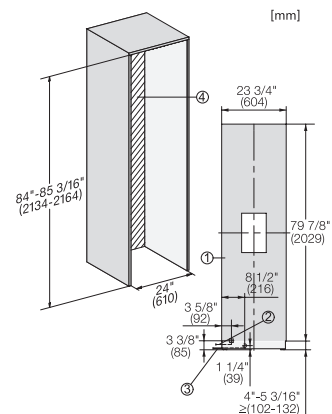

F 2672 Vi
 Mraznička MasterCool
 pre dizajn a techniku špičkovj triedy vo veľkom formáte.

Side-by-side, MasterCool, without partition wall, with heating mat (Sketch) (with footnote)

F2672Vi, F2662Vi, F2671Vi, F2661Vi, installation, MasterCool (installation drawings)

Sideview, MasterCool, Sketch

Side-by-Side, MasterCool, footnote, installation drawings

KFP2445ed/cs, KFP2444ed/cs, Front panel, Front dimensions, MasterCool, installation drawings

F2672Vi, F2672SF, F2662Vi, F2671Vi, F2671SF, F2661Vi, MasterCool, installation, installation drawings