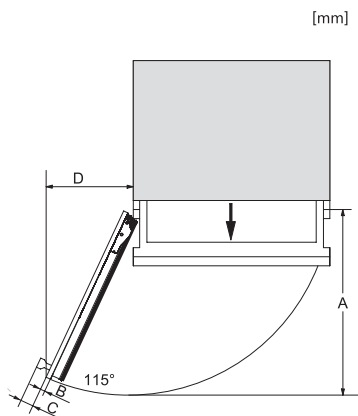

F 2672 Vi
 Mraznička MasterCool
 pre dizajn a techniku špičkovj triedy vo veľkom formáte.

Side-by-side, MasterCool, without partition wall, with heating mat (Sketch) (with footnote)

F2672Vi, F2662Vi, F2671Vi, F2661Vi, installation, MasterCool (installation drawings)

Sideview, MasterCool, Sketch

Side-by-Side, MasterCool, footnote, installation drawings

KFP2445ed/cs, KFP2444ed/cs, Front panel, Front dimensions, MasterCool, installation drawings

F2672Vi, F2672SF, F2662Vi, F2671Vi, F2671SF, F2661Vi, MasterCool, installation, installation drawings

Opening angle 90°/115°, right side stop, MasterCool (Sketch) with footnote