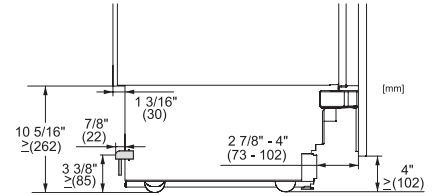

F 2672 Vi
 Mraznička MasterCool
 pre dizajn a techniku špičkovj triedy vo veľkom formáte.

Side-by-side, MasterCool, without partition wall, with heating mat (Sketch) (with footnote)

F2672Vi, F2662Vi, F2671Vi, F2661Vi, installation, MasterCool (installation drawings)