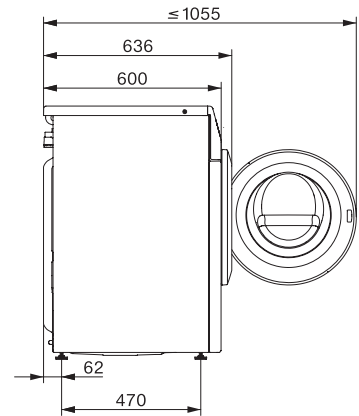

## WCA030 WCS Active

Práčka s predným plnením W1:

Pre 1–7 kg bielizne s osvedčenou kvalitou Miele za atraktívnu cenu.

W1 installation drawing, slanted facia or straight facia, measures in mm

W1 drawing, slanted facia or straight facia, measures in mm

W1 drawing, slanted facia or straight facia, measures in mm

W1 drawing, slanted facia or straight facia, measures in mm