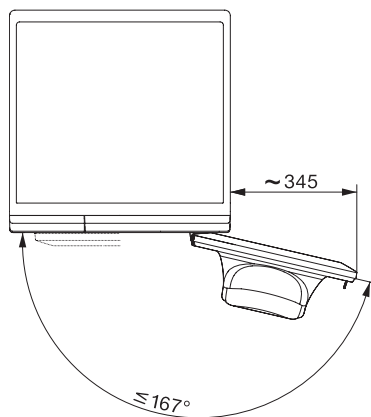

## WCA030 WCS Active

Práčka s predným plnením W1:

Pre 1–7 kg bielizne s osvedčenou kvalitou Miele za atraktívnu cenu.

W1 installation drawing, slanted facia or straight facia, measures in mm

W1 drawing, slanted facia or straight facia, measures in mm

W1 drawing, slanted facia or straight facia, measures in mm

W1 drawing, slanted facia or straight facia, measures in mm