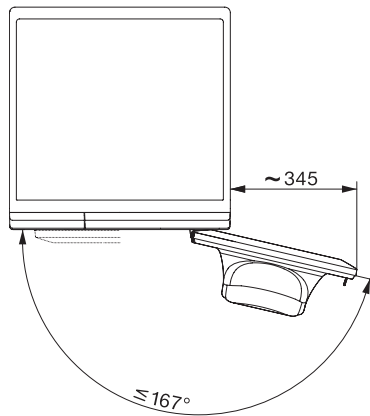

WCA030 WCS Active

Práčka s predným plnením W1:

Pre 1–7 kg bielizne s osvedčenou kvalitou Miele za atraktívnu cenu.

W1 installation drawing, slanted facia or straight facia, measures in mm

W1 drawing, slanted facia or straight facia, measures in mm

W1 drawing, slanted facia or straight facia, measures in mm

W1 drawing, slanted facia or straight facia, measures in mm