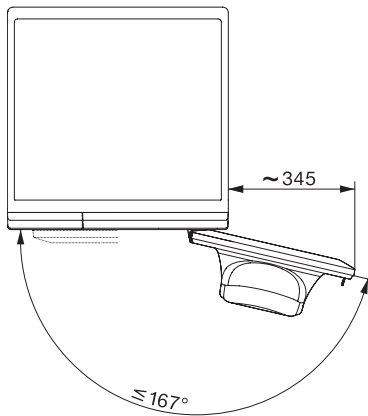

WEA035 WCS Active

Práčka s predným plnením W1:

A | 7 kg | 1400 ot/min | CapDosing | Voštinový bubon | AddLoad

W1 installation drawing, slanted facia or straight facia, measures in mm

W1 drawing, slanted facia or straight facia, measures in mm

W1 drawing, slanted facia or straight facia, measures in mm

W1 drawing, slanted facia or straight facia, measures in mm