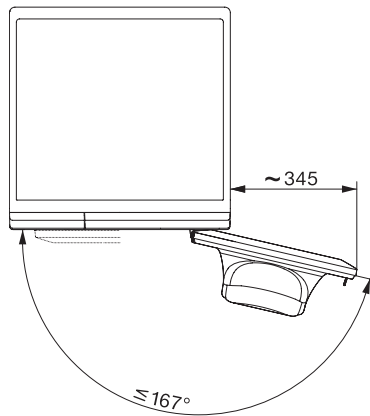

## WEA035 WCS Active

Práčka s predným plnením W1:

Pre 1–7 kg bielizne s osvedčenou kvalitou Miele za atraktívnu cenu.

W1 installation drawing, slanted facia or straight facia, measures in mm

W1 drawing, slanted facia or straight facia, measures in mm

W1 drawing, slanted facia or straight facia, measures in mm

W1 drawing, slanted facia or straight facia, measures in mm