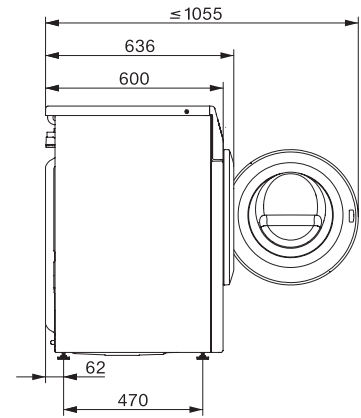

## WEA035 WCS Active

Práčka s predným plnením W1:

Pre 1–7 kg bielizne s osvedčenou kvalitou Miele za atraktívnu cenu.

W1 installation drawing, slanted facia or straight facia, measures in mm

W1 drawing, slanted facia or straight facia, measures in mm

W1 drawing, slanted facia or straight facia, measures in mm

W1 drawing, slanted facia or straight facia, measures in mm