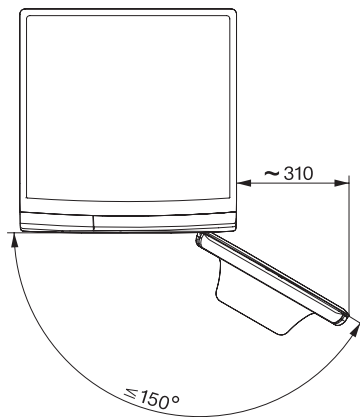

WWG660 WCS TDos&9kg

Práčka s predným plnením W1:

A | 9 kg | 1400 ot/min | Automatické dávkovanie | Predžehlenie | Miele@home

W1 drawing, facia 5 degree, measures in mm

W1 drawing, facia 5 degree, measures in mm

W1 drawing, facia 5 degree, measures in mm

W1 drawing, facia 5 degree, measures in mm