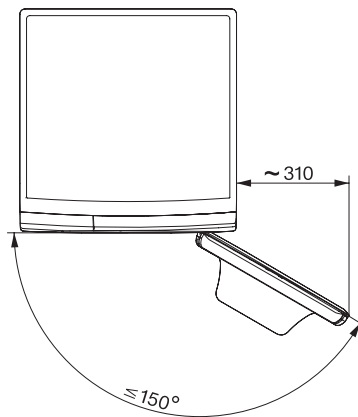

WWD320 WCS PWash&8kg

Práčka s predným plnením W1:

A | 8 kg | 1400 ot/min | QuickPowerWash | Predžehlenie | CapDosing

W1 drawing, facia 5 degree, measures in mm

W1 drawing, facia 5 degree, measures in mm

W1 drawing, facia 5 degree, measures in mm

W1 drawing, facia 5 degree, measures in mm