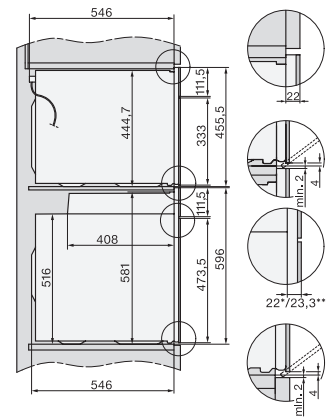

H 7260 BP

Rúra na pečenie

v perfektne kombinovateľnom dizajne s textovým displejom a pyrolýzou.

installation H7000 XL, installation drawing

side view H7000 XL, installation drawings

built-in H7000 XL, installation drawing

Installation H7000 XL underframe, installation drawings

H2x6x-1B/BP/E/EP/I/IP, H2850BP, H7x6xB/BP/BPX, H2x6xB, installation drawings

H7000 handle, installation drawing

Installation H7000 BM XL, installation drawings

side view H7000 XL build-under, installation drawing

side view Kombi BM XL, installation drawings

H 7260 BP

Rúra na pečenie

v perfektne kombinovateľnom dizajne s textovým displejom a pyrolýzou.

Installation Kombi BM XL, installation drawings