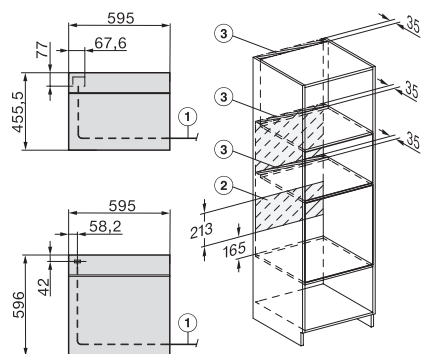

Installation H7000 XL underframe, installation drawings

H2x6x-1B/BP/E/EP/I/IP, H2850BP, H7x6xB/BP/BPX, H2x6xB, installation drawings

H7000 handle, installation drawing

Installation H7000 BM XL, installation drawings

side view H7000 XL build-under, installation drawing

side view Kombi BM XL, installation drawings

H 7260 BP

Rúra na pečenie

v perfektne kombinovateľnom dizajne s textovým displejom a pyrolýzou.

Installation Kombi BM XL, installation drawings