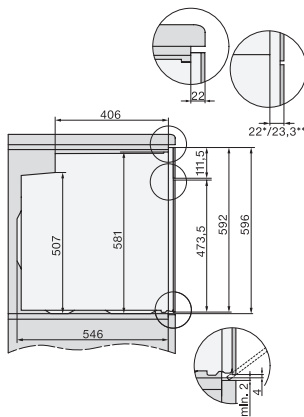

H 7260 BP

Rúra na pečenie

v perfektne kombinovateľnom dizajne s textovým displejom a pyrolýzou.

installation H7000 XL, installation drawing

side view H7000 XL, installation drawings

built-in H7000 XL, installation drawing

Installation H7000 XL underframe, installation drawings

H2x6x-1B/BP/E/EP/I/IP, H2850BP, H7x6xB/BP/BPX, H2x6xB, installation drawings

H7000 handle, installation drawing

Installation H7000 BM XL, installation drawings

side view H7000 XL build-under, installation drawing

side view Kombi BM XL, installation drawings

H 7260 BP

Rúra na pečenie

v perfektne kombinovateľnom dizajne s textovým displejom a pyrolýzou.

Installation Kombi BM XL, installation drawings