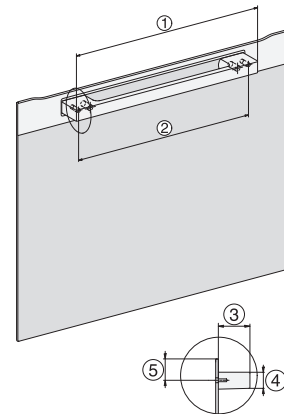

H 7260 BP

Rúra na pečenie

v perfektne kombinovateľnom dizajne s textovým displejom a pyrolýzou.

installation H7000 XL, installation drawing

side view H7000 XL, installation drawings

built-in H7000 XL, installation drawing

Installation H7000 XL underframe, installation drawings

H2x6x-1B/BP/E/EP/I/IP, H2850BP, H7x6xB/BP/BPX, H2x6xB, installation drawings

H7000 handle, installation drawing

Installation H7000 BM XL, installation drawings