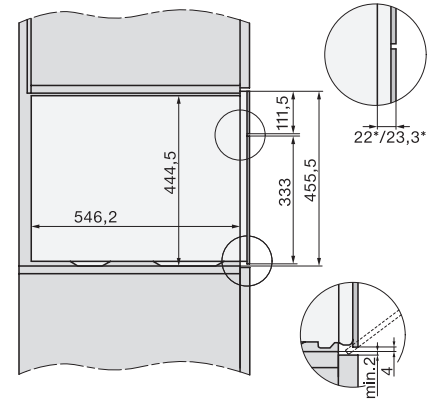

ESW7x20, DGC7x4xHCPro, DGC7x4xHCXPro installation drawings

ESW7x20, DG7xxx, DGM7xxx installation drawings

ESW7x20, DGM7x4x installation drawings

ESW7x10, DGC7x4xHCPro, DGC7x4xHCXPro, installation drawings

ESW7x10, EVS7010, DG7x4x, DGM7x4x installation drawings

DG7xxx, DGM7xxx, installation drawings

built-in DG DGM DGC XL build-under, installation drawing

Screw joint DG DGM, installation drawing

DGM 7845

Parná rúra s mikrovlnkou a pripojením na čerstvú vodu
na zdravé varenie a zohrievanie so sieť. prepojením a displejom M Touch.

DG DGM, installation drawing

DGM7845 DGM7645 Installation DGM solid water,
installation drawing

side view DG DGM, installation drawings