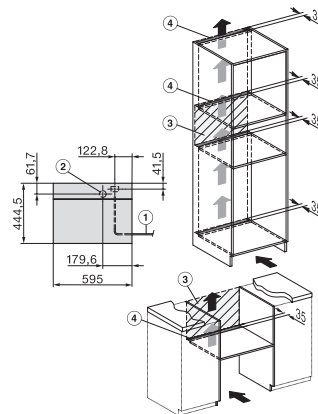

ESW7x20, DGC7x4xHCPro, DGC7x4xHCXPro installation drawings

ESW7x20, DG7xxx, DGM7xxx installation drawings

ESW7x20, DGM7x4x installation drawings

ESW7x10, DGC7x4xHCPro, DGC7x4xHCXPro, installation drawings

ESW7x10, EVS7010, DG7x4x, DGM7x4x installation drawings

DG7xxx, DGM7xxx, installation drawings

built-in DG DGM DGC XL build-under, installation drawing

Screw joint DG DGM, installation drawing

DGM 7840

Parná rúra s mikrovlnkou

na zdravé varenie a zohrievanie so sieť. prepojením a displejom M Touch.

DG DGM, installation drawing

side view DG DGM, installation drawings

installation DGM, installation drawing