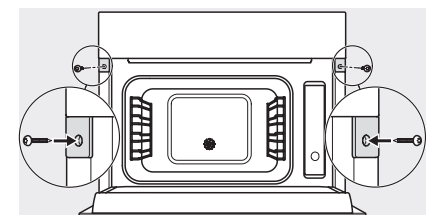

Screw joint DG DGM, installation drawing