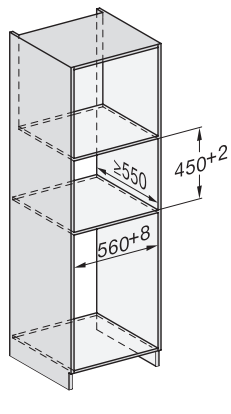

built-in DG DGM DGC XL build-under, installation drawing

Screw joint DG DGM, installation drawing

DGM 7840

Parná rúra s mikrovlnkou

na zdravé varenie a zohrievanie so sieť. prepojením a displejom M Touch.

DG DGM, installation drawing

side view DG DGM, installation drawings

installation DGM, installation drawing