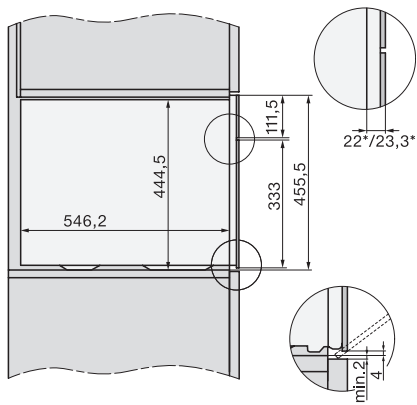

ESW7x20, DGC7x4xHCPro, DGC7x4xHCXPro installation drawings

ESW7x20, DG7xxx, DGM7xxx installation drawings

ESW7x20, DGM7x4x installation drawings

ESW7x10, DGC7x4xHCPro, DGC7x4xHCXPro, installation drawings

ESW7x10, EVS7010, DG7x4x, DGM7x4x installation drawings

DG7xxx, DGM7xxx, installation drawings

built-in DG DGM DGC XL build-under, installation drawing

Screw joint DG DGM, installation drawing

DGM 7840

Parná rúra s mikrovlnkou

na zdravé varenie a zohrievanie so sieť. prepojením a displejom M Touch.

DG DGM, installation drawing

side view DG DGM, installation drawings

installation DGM, installation drawing