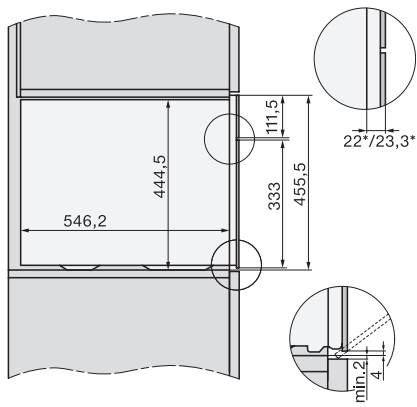

Installation, ESW7x20, DGM7x4x installation drawings

Installation_DG_DGM_DGC_XL_ESW7x10_EVS7010, installation drawings

ESW7x10, EVS7010, DG7x4x, DGM7x4x installation drawings

DG7xxx, DGM7xxx, installation drawings

built-in DG DGM DGC XL build-under, installation drawing

Screw joint DG DGM, installation drawing

DGM 7840

Parná rúra s mikrovlnkou

na zdravé varenie a zohrievanie so sieť. prepojením a displejom M Touch.

DG DGM, installation drawing

side view DG DGM, installation drawings

installation DGM, installation drawing