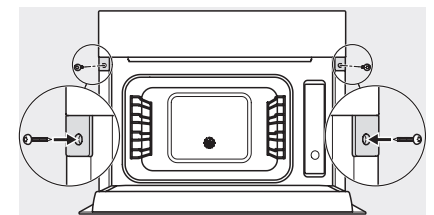

DGM 7840

Parná rúra s mikrovlnkou

na zdravé varenie a zohrievanie so sieť. prepojením a displejom M Touch.

H7000 handle, installation drawing

Installation DG, DGM, DGC XL, ESW7x20 installation drawings

side view, DG, DGM, ESW7x20 installation drawings

Installation, ESW7x20, DGM7x4x installation drawings

Installation_DG_DGM_DGC_XL_ESW7x10_EVS7010, installation drawings

ESW7x10, EVS7010, DG7x4x, DGM7x4x installation drawings

DG7xxx, DGM7xxx, installation drawings

built-in DG DGM DGC XL build-under, installation drawing

Screw joint DG DGM, installation drawing

DGM 7840

Parná rúra s mikrovlnkou

na zdravé varenie a zohrievanie so sieť. prepojením a displejom M Touch.

DG DGM, installation drawing

side view DG DGM, installation drawings

installation DGM, installation drawing