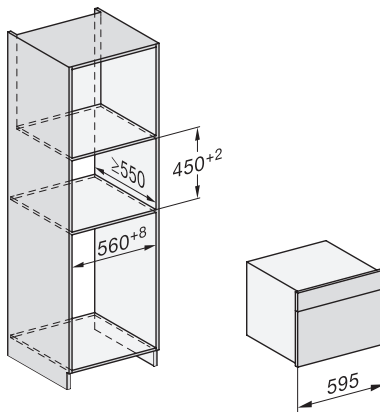

DG7xxx, DGM7xxx, installation drawings