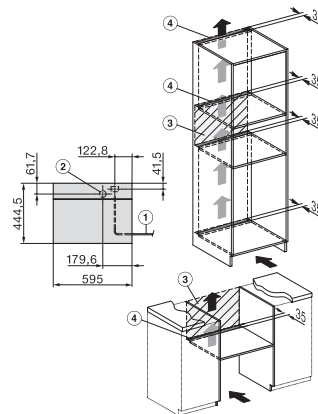

Installation, ESW7x20, DGM7x4x installation drawings

Installation_DG_DGM_DGC_XL_ESW7x10_EVS7010, installation drawings

ESW7x10, EVS7010, DG7x4x, DGM7x4x installation drawings

DG7xxx, DGM7xxx, installation drawings

built-in DG DGM DGC XL build-under, installation drawing

Screw joint DG DGM, installation drawing

DGM 7840

Parná rúra s mikrovlnkou

na zdravé varenie a zohrievanie so sieť. prepojením a displejom M Touch.

DG DGM, installation drawing

side view DG DGM, installation drawings

installation DGM, installation drawing