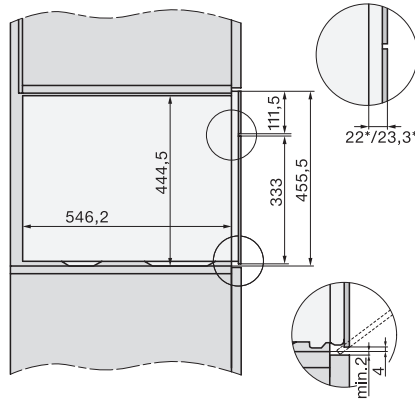

side view, DG, DGM, ESW7x20 installation drawings

Installation, ESW7x20, DGM7x4x installation drawings

Installation_DG_DGM_DGC_XL_ESW7x10_EVS7010, installation drawings

ESW7x10, EVS7010, DG7x4x, DGM7x4x installation drawings

DG7xxx, DGM7xxx, installation drawings

built-in DG DGM DGC XL build-under, installation drawing

Screw joint DG DGM, installation drawing

DGM 7840

Parná rúra s mikrovlnkou

na zdravé varenie a zohrievanie so sieť. prepojením a displejom M Touch.

DG DGM, installation drawing

side view DG DGM, installation drawings

installation DGM, installation drawing