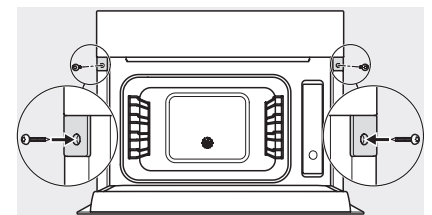

DGM 7840

Parná rúra s mikrovlnkou

na zdravé varenie a zohrievanie so sieť. prepojením a displejom M Touch.

H7000 handle, glass, installation drawings

Installation DG, DGM, DGC XL, ESW7x20 installation drawings

side view, DG, DGM, ESW7x20 installation drawings

Installation, ESW7x20, DGM7x4x installation drawings

Installation_DG_DGM_DGC_XL_ESW7x10_EVS7010, installation drawings

ESW7x10, EVS7010, DG7x4x, DGM7x4x installation drawings

DG7xxx, DGM7xxx, installation drawings

built-in DG DGM DGC XL build-under, installation drawing

Screw joint DG DGM, installation drawing

DGM 7840

Parná rúra s mikrovlnkou

na zdravé varenie a zohrievanie so sieť. prepojením a displejom M Touch.

DG DGM, installation drawing

side view DG DGM, installation drawings

installation DGM, installation drawing