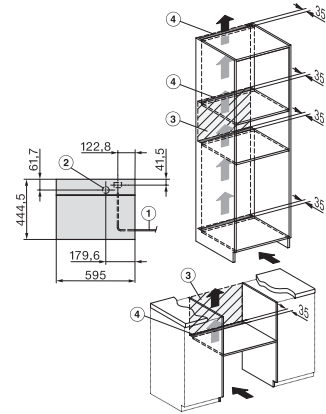

side view, DG, DGM, ESW7x20 installation drawings

Installation, ESW7x20, DGM7x4x installation drawings

Installation_DG_DGM_DGC_XL_ESW7x10_EVS7010, installation drawings

ESW7x10, EVS7010, DG7x4x, DGM7x4x installation drawings

DG7xxx, DGM7xxx, installation drawings

built-in DG DGM DGC XL build-under, installation drawing

Screw joint DG DGM, installation drawing

DGM 7840

Parná rúra s mikrovlnkou

na zdravé varenie a zohrievanie so sieť. prepojením a displejom M Touch.

DG DGM, installation drawing

side view DG DGM, installation drawings

installation DGM, installation drawing