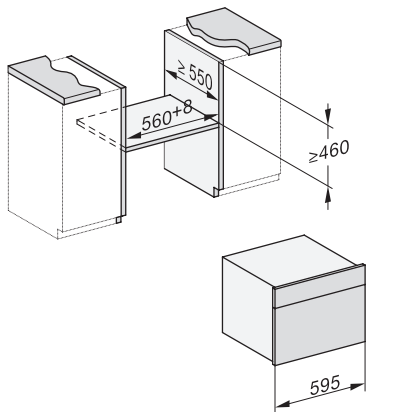

side view, DG, DGM, ESW7x20 installation drawings

Installation, ESW7x20, DGM7x4x installation drawings

Installation_DG_DGM_DGC_XL_ESW7x10_EVS7010, installation drawings

ESW7x10, EVS7010, DG7x4x, DGM7x4x installation drawings

DG7xxx, DGM7xxx, installation drawings

built-in DG DGM DGC XL build-under, installation drawing

Screw joint DG DGM, installation drawing

DGM 7840

Parná rúra s mikrovlnkou

na zdravé varenie a zohrievanie so sieť. prepojením a displejom M Touch.

DG DGM, installation drawing

side view DG DGM, installation drawings

installation DGM, installation drawing