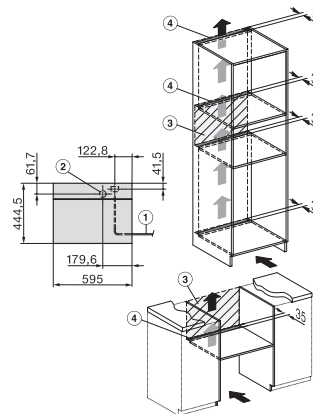

ESW7x20, DGC7x4xHCPro, DGC7x4xHCXPro installation drawings

ESW7x20, DG7xxx, DGM7xxx installation drawings

ESW7x20, DGM7x4x installation drawings

ESW7x10, DGC7x4xHCPro, DGC7x4xHCXPro, installation drawings

ESW7x10, EVS7010, DG7x4x, DGM7x4x installation drawings

DG7xxx, DGM7xxx, installation drawings

built-in DG DGM DGC XL build-under, installation drawing

Screw joint DG DGM, installation drawing

DGM 7840

Parná rúra s mikrovlnkou

na zdravé varenie a zohrievanie so sieť. prepojením a displejom M Touch.

DG DGM, installation drawing

side view DG DGM, installation drawings

installation DGM, installation drawing