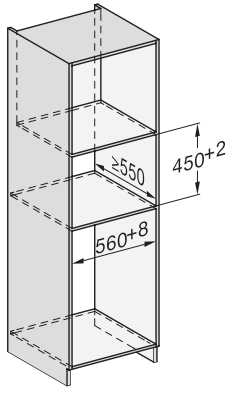

side view, DG, DGM, ESW7x20 installation drawings

Installation, ESW7x20, DGM7x4x installation drawings

Installation_DG_DGM_DGC_XL_ESW7x10_EVS7010, installation drawings

ESW7x10, EVS7010, DG7x4x, DGM7x4x installation drawings

DG7xxx, DGM7xxx, installation drawings

built-in DG DGM DGC XL build-under, installation drawing

Screw joint DG DGM, installation drawing

DGM 7840

Parná rúra s mikrovlnkou

na zdravé varenie a zohrievanie so sieť. prepojením a displejom M Touch.

DG DGM, installation drawing

side view DG DGM, installation drawings

installation DGM, installation drawing